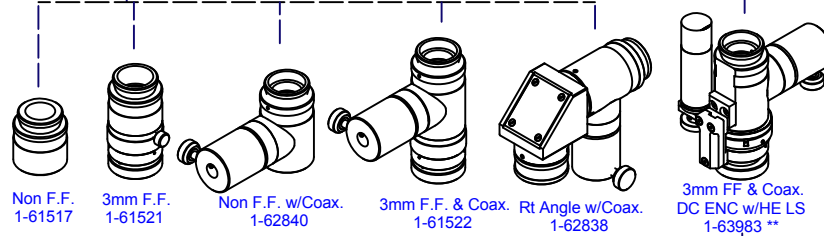

Adapter Tubes

Adapter Plates

Ultra Body Tubes

Ultra Motorized Body Tubes

Right Angle Body Tubes

Standard Body Tubes

Motorized Body Tubes

Infinity Corrected Objectives

Mitutoyo

Motic

Navitar

Lens Attachments

* Included with ULTRA PRECISE EYE
** Items are Special Order (Contact Navitar for Additional Information).