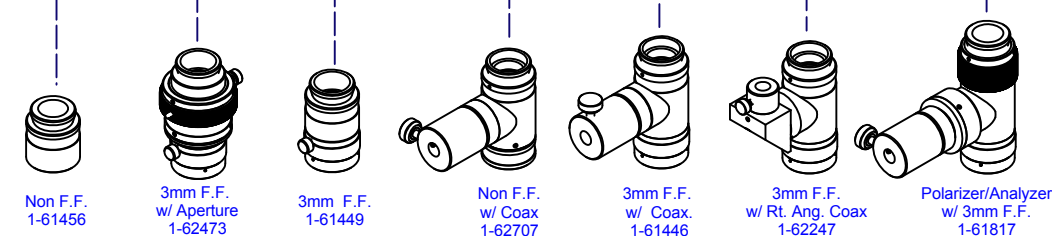

Adapter Tubes

Adapter Plates

Ultra Body Tubes

Ultra Motorized Body Tubes

Right Angle Body Tubes

Standard Body Tubes

Motorized Body Tubes

Infinity Corrected Objectives

Mitutoyo

Motic

Navitar

Lens Attachments

* Included with ULTRA PRECISE EYE
** Items are Special Order (Contact Navitar for Additional Information).