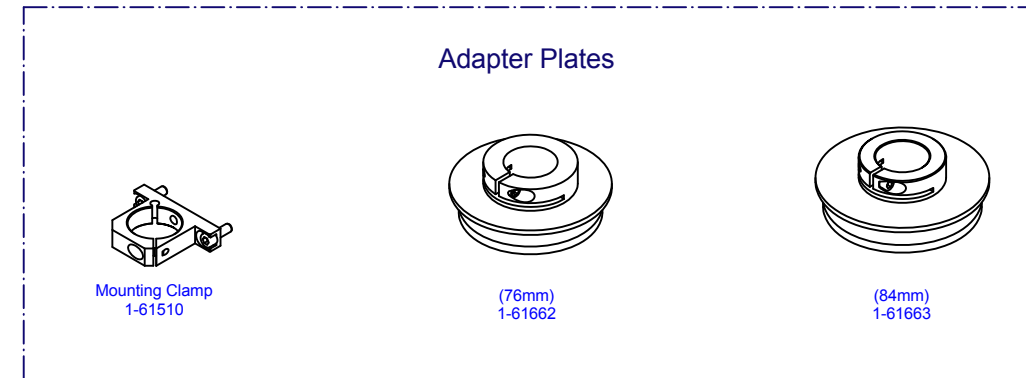

Adapter Tubes

Adapter Plates

Ultra Body Tubes

Ultra Motorized Body Tubes

Right Angle Body Tubes

Standard Body Tubes

Motorized Body Tubes

Infinity Corrected Objectives

Mitutoyo

Motic

Navitar

Lens Attachments

* Included with ULTRA PRECISE EYE
** Items are Special Order (Contact Navitar for Additional Information).