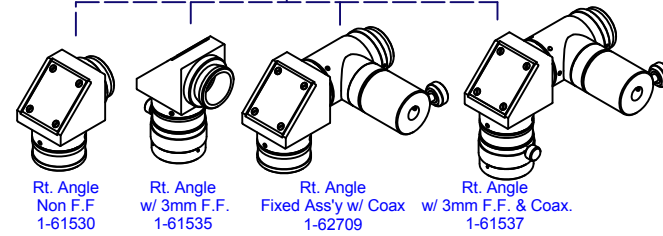

Adapter Tubes

Adapter Plates

Ultra Body Tubes

Ultra Motorized Body Tubes

Right Angle Body Tubes

Standard Body Tubes

Motorized Body Tubes

Infinity Corrected Objectives

Mitutoyo

Motic

Navitar

Lens Attachments

* Included with ULTRA PRECISE EYE
** Items are Special Order (Contact Navitar for Additional Information).