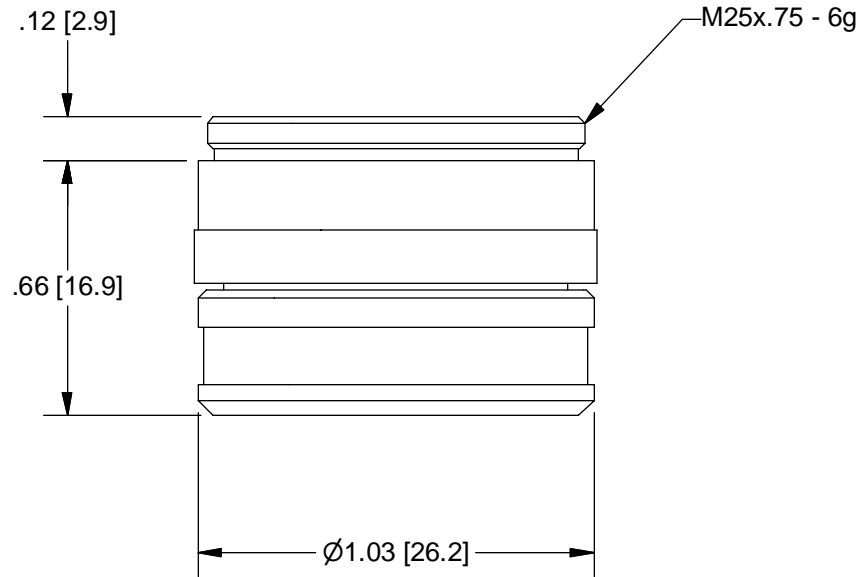

945 East 11th Avenue Tampa, FL 33605

Phone: (813) 984-0125

Contact: Sales@ pyramidimaging.com

<https://pyramidimaging.com>

SCALE:	2:1
WEIGHT:	.04LBM
DR:	PODLENA
CH:	
PROJECT #:	
DATE DR:	6/4/2003
DO NOT SCALE DRAWING	

.25X LENS ATTACHMENT

SIZE
A

1-6044
SHEET 2 OF 2

REV
E