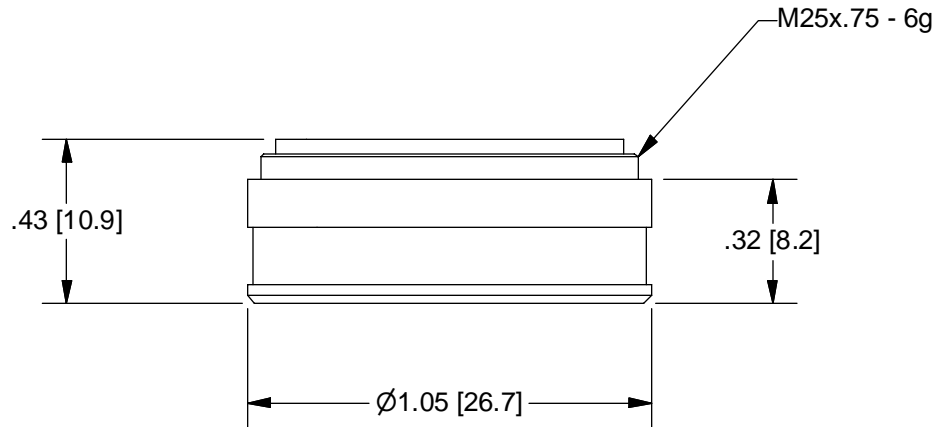

945 East 11th Avenue Tampa, FL 33605

Phone: (813) 984-0125

Contact: Sales@ pyramidimaging.com

<https://pyramidimaging.com>

OUTLINE

SCALE:	2:1	 ROCHESTER, NEW YORK		
WEIGHT:	.03LBM			
DR:	PODLENA	.5x LENS ATTACHMENT FOR 6x		
CH:				
PROJECT #:				
DATE DR:	2/15/2002			
DO NOT SCALE DRAWING		SIZE	1-60110	REV
		A	SHEET 2 OF 2	