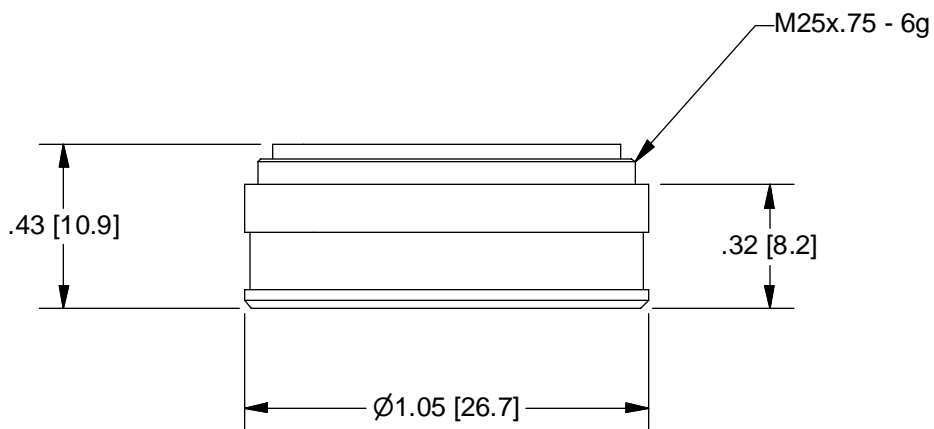

945 East 11th Avenue Tampa, FL 33605

Phone: (813) 984-0125

Contact: Sales@ pyramidimaging.com

<https://pyramidimaging.com>

OUTLINE

SCALE:	2:1	 ROCHESTER, NEW YORK		
WEIGHT:	.03LBM			
DR:	PODLENA	.5x LENS ATTACHMENT FOR 6x		
CH:				
PROJECT #:				
DATE DR:	2/15/2002			
DO NOT SCALE DRAWING		SIZE	1-60110 SHEET 2 OF 2	REV
		A		