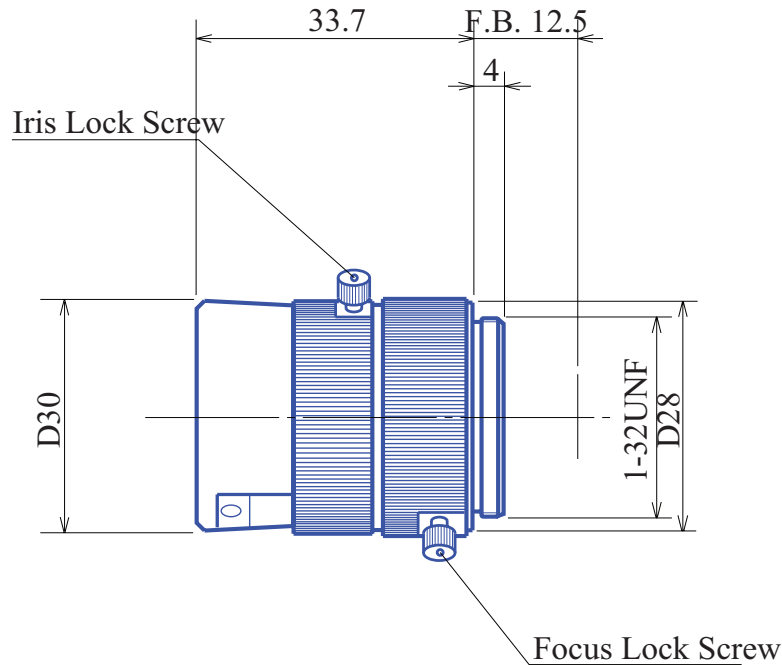

CCTV 1/3" Fixed-Focal  
**GMT12813S**

Part No.	GMT12813S
Focal Length	2.8mm
Iris Range	f/1.3
Lens Format	1/3"
MOD	100mm
Mount	CS
Filter Thread	M30.5xP0.5
Angle of View 1/3"	92° x 71.7°
Weight	35g
Dimension (DxL)	Ø30 x 34