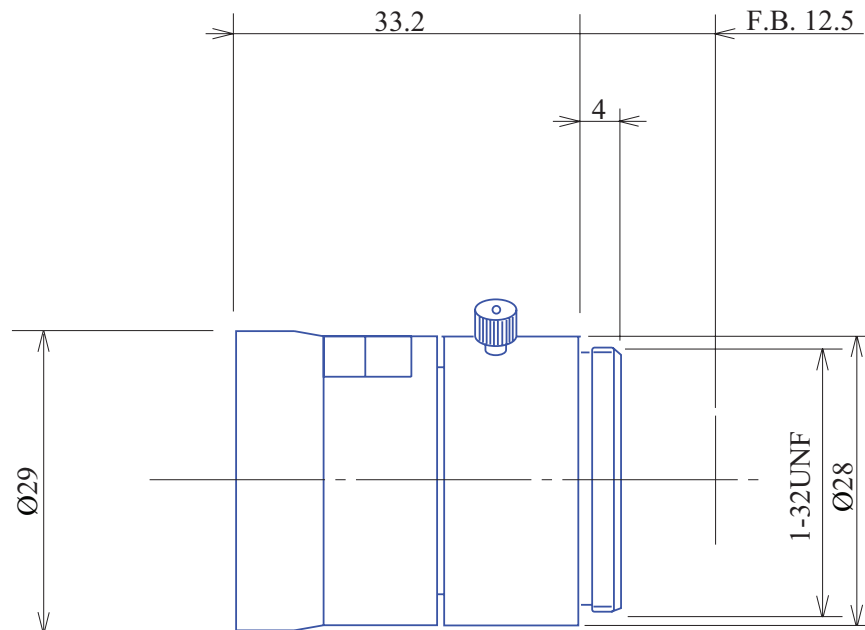

CCTV 1/3" Fixed-Focal  
**GMT12813SW**

Part No.	GMT12813SW
Focal Length	2.8mm
Iris Range	f/1.3
Lens Format	1/3"
MOD	100mm
Mount	CS
Filter Thread	S29
Angle of View (HxV) 1/3"	92° x 71.7°
Weight	35g
Dimension (DxL)	Ø29 x 33.2