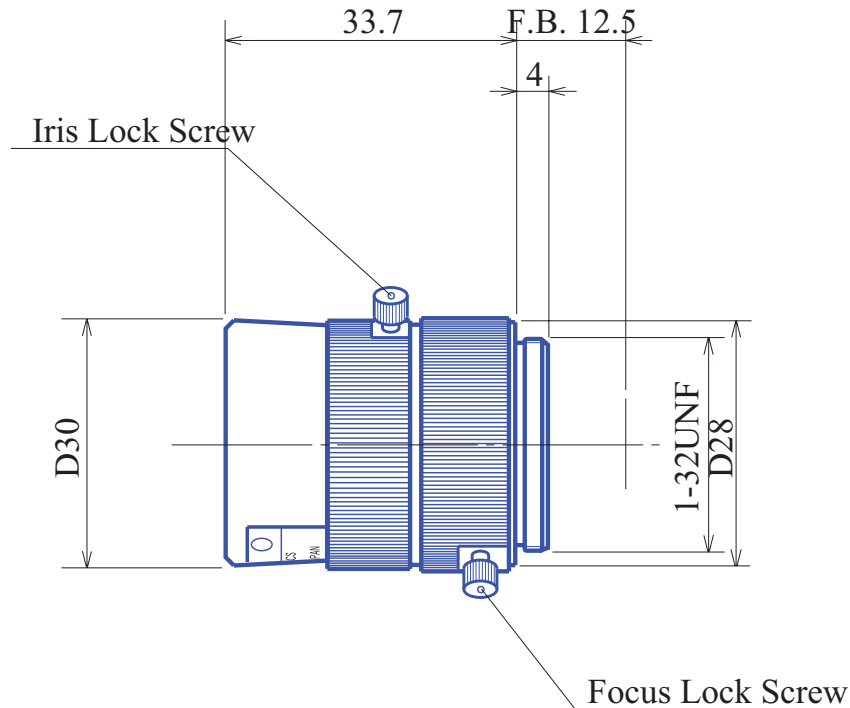

CCTV 1/3" Fixed-Focal
GMT14012S

Part No.	GMT14012S
Focal Length	4mm
Iris Range	f/1.2
Lens Format	1/3"
MOD	100mm
Mount	CS
Filter Thread	M30.5xP0.5
Angle of View (HxV) 1/3"	70.7° x 53.4°
Weight	35g
Dimension (DxL)	Ø30.0 x 34.0