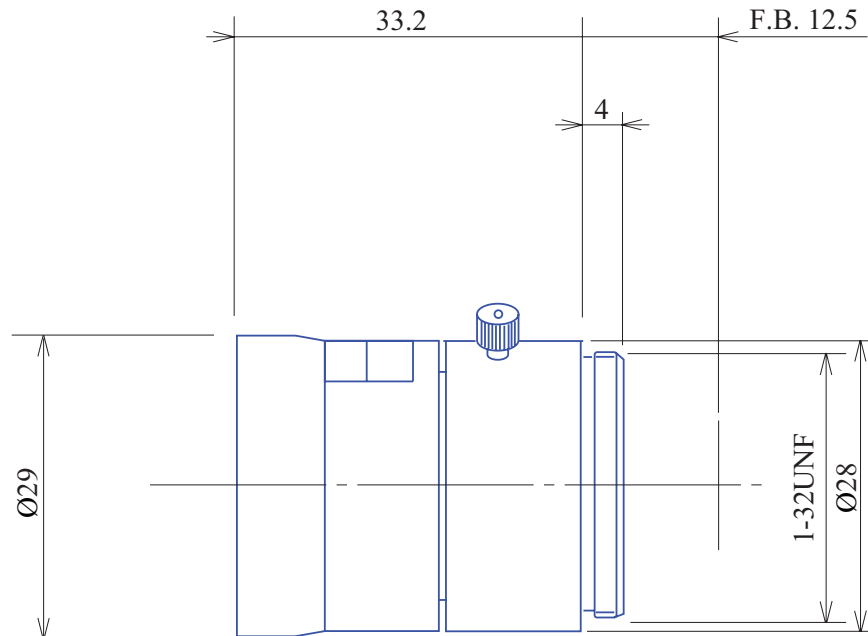

CCTV 1/3" Fixed-Focal  
**GMT14012SW**

Part No.	GMT14012SW
Focal Length	4mm
Iris Range	f/1.2
Lens Format	1/3"
MOD	100mm
Mount	CS
Filter Thread	S29
Angle of View (HxV) 1"	70.7° x 53.4°
Weight	35g
Dimension (DxL)	Ø29 x 33.2