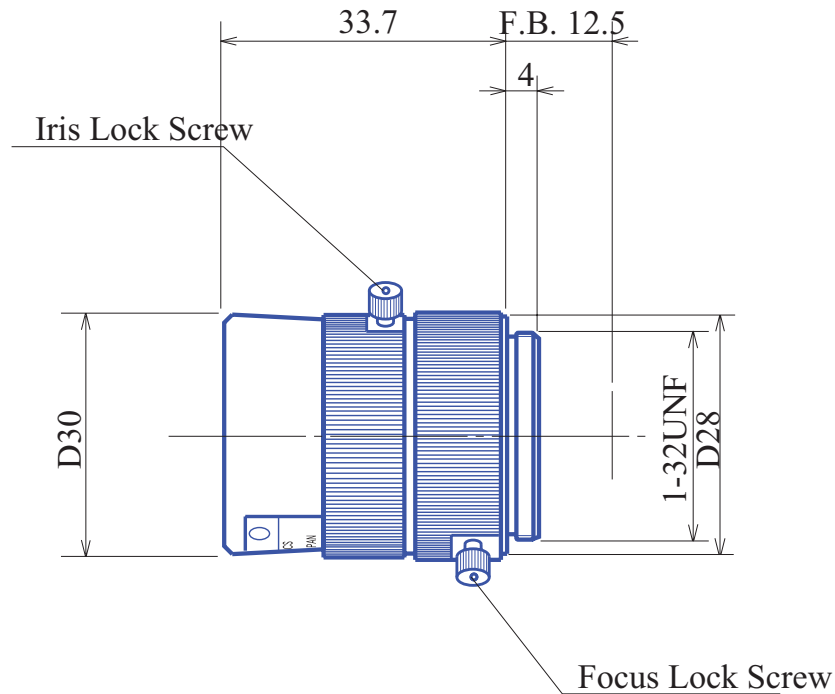

CCTV 1/3" Fixed-Focal  
**GMT18012S**

Part No.	GMT18012S
Focal Length	8mm
Iris Range	f/1.2
Lens Format	1/3"
MOD	100mm
Mount	CS
Filter Thread	S30
Angle of View (HxV) 1/3"	37.5° x 27.7°
Weight	35g
Dimension (DxL)	Ø30 x 34