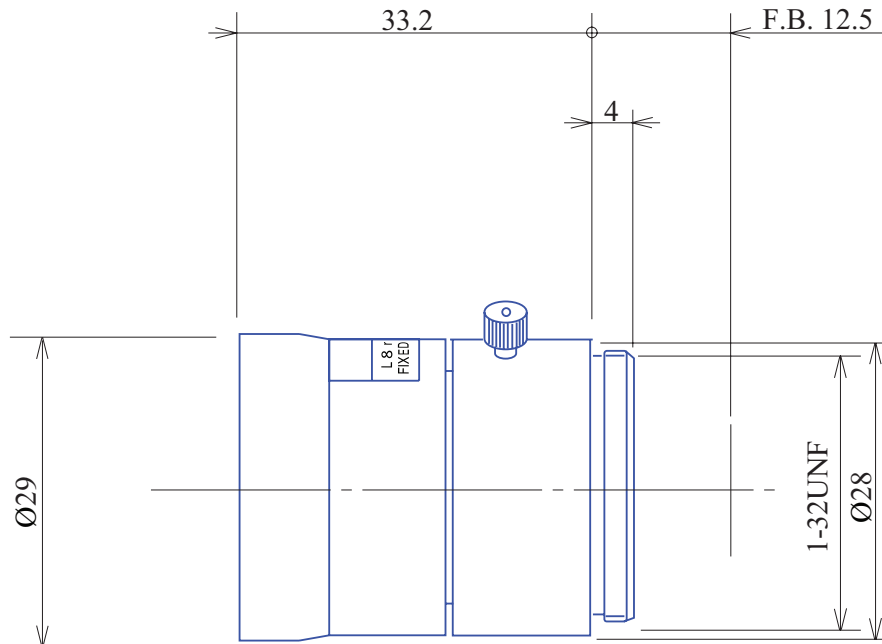

CCTV 1/3" Fixed-Focal  
**GMT18012SW**

Part No.	GMT18012SW
Focal Length	8mm
Iris Range	f/1.2
Lens Format	1/3"
MOD	100mm
Mount	CS
Filter Thread	S29
Angle of View (HxV) 1/3"	37.5° x 27.7°
Weight	35g
Dimension (DxL)	Ø29 x 33.2