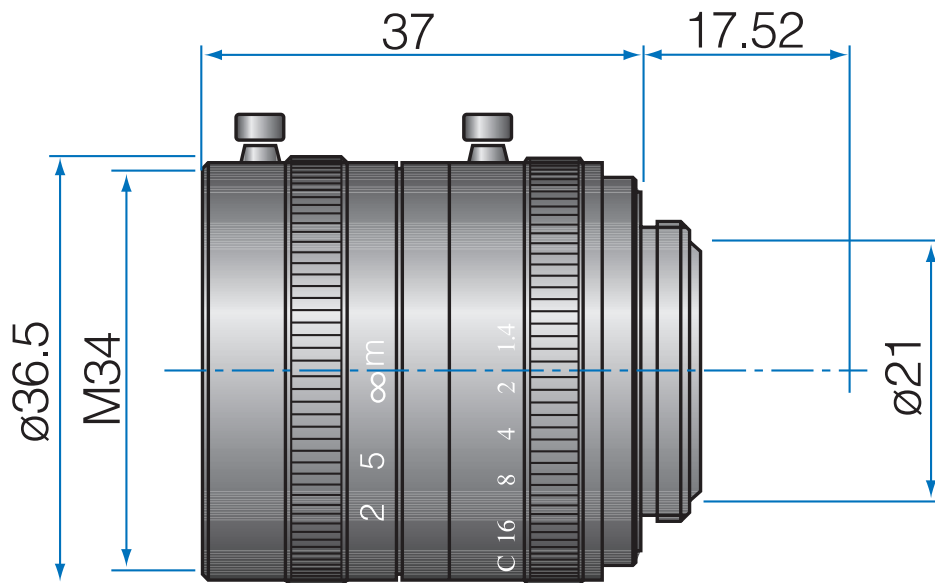

High Resolution 1" Fixed-Focal

GMG42514MCN

Part No.	GMG42514MCN
Focal Length	25mm
Iris Range	f/1.4-Close
Lens Format	1"
Resolution	100 lp/mm
MOD	500mm
Mount	C
Filter Thread	M34xP0.5
Angle of View (HxVxD) 1"	28.7° x 21.7° x 36.0°
Weight	110g
Dimension (DxL)	$\varnothing 36.5$ x 36.7