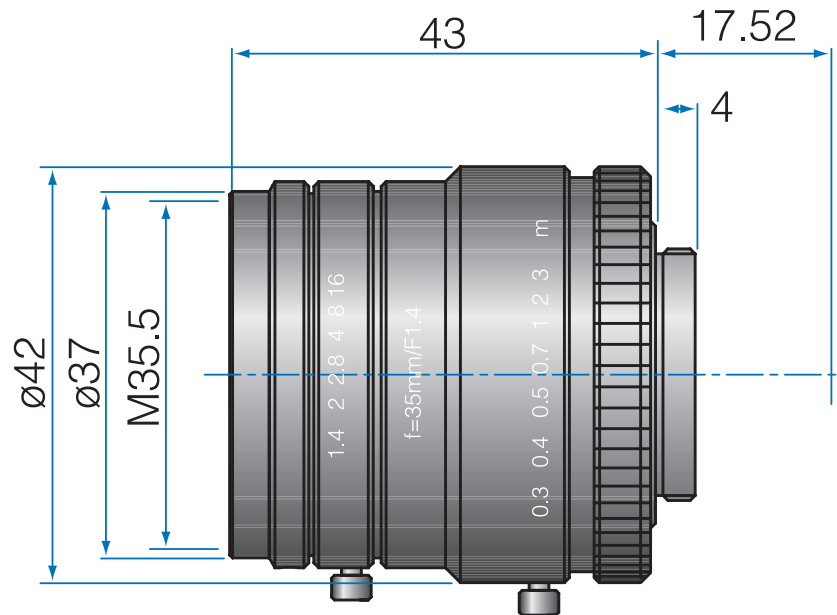

1.5 MP 1" Fixed-Focal

GMHR43514MCN

Part No.	GMHR43514MCN
Focal Length	35mm
Iris Range	f/1.4-16
Lens Format	1"
Resolution	120 lp/mm
MOD	300mm
Mount	C
Filter Thread	M35.5xP0.5
Angle of View (HxVxD) 1"	20.9° x 15.8° x 26.1°
Weight	130g
Dimension (DxL)	Ø42 x 43