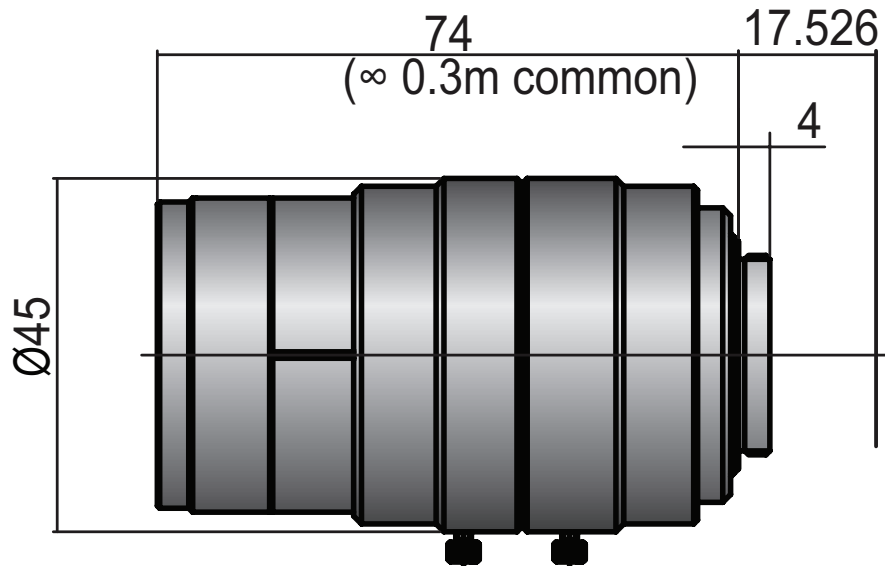

1.5 MP 4/3" Fixed-Focal
GMHR65020MCN

Part No.	GMHR65020MCN
Focal Length	50mm
Iris Range	f/2-22
Lens Format	4/3"
Resolution	120 lp/mm
MOD	300mm
Mount	C
Filter Thread	M37.5 x P0.75
Angle of View (HxVxD) 4/3"	20.6° x 15.7° x 25.4°
Weight	220g
Dimension (DxL)	Ø45 x 74