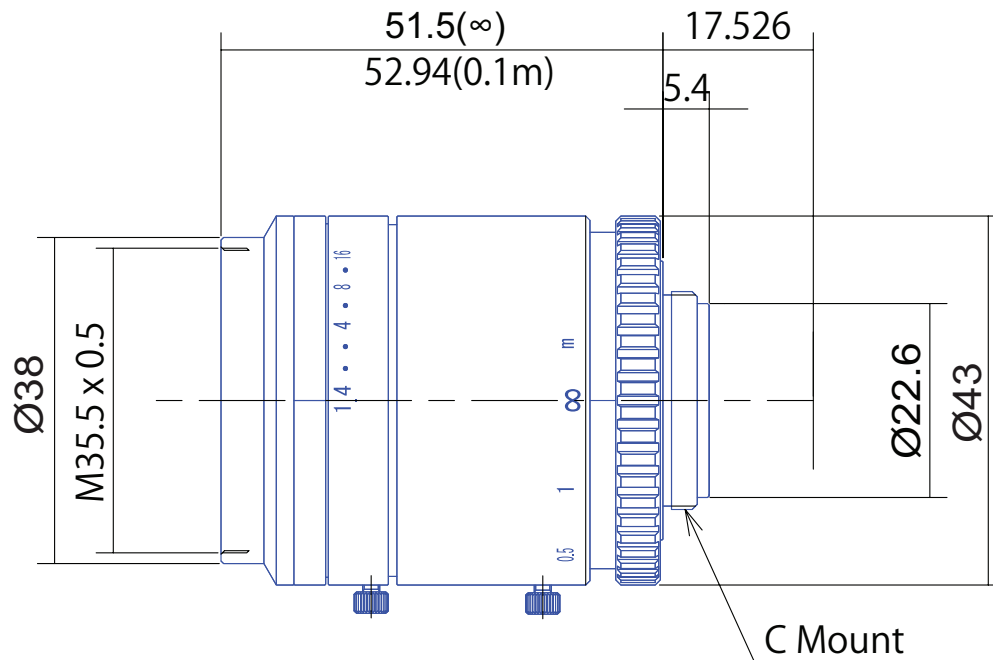

3 MP 1" Fixed-Focal

GMTHR412514MCN

Part No.	GMTHR412514MCN
Focal Length	12mm
Iris Range	f/1.4-16
Lens Format	1"
Resolution	140 lp/mm
MOD	100mm
Mount	C
Filter Thread	M35.5xP0.5
Angle of View (HxVxD) 1"	56°45' x 42°51' x 67°59'
Weight	200g
Dimension (DxL)	Ø43 x 52.94