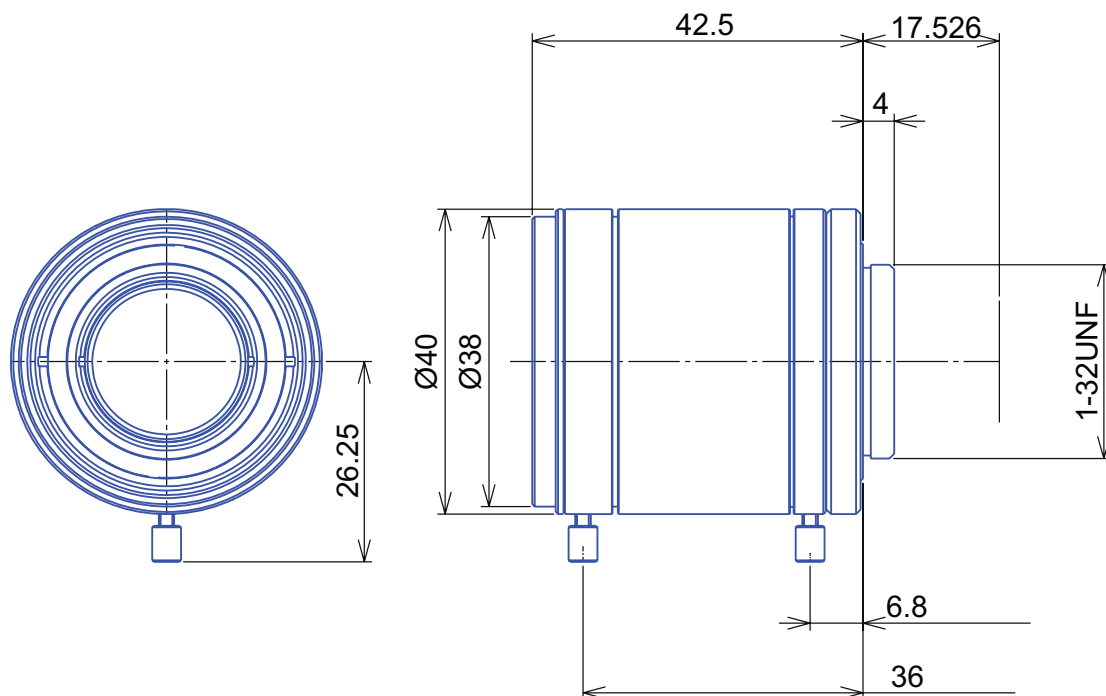

3 MP 1" Fixed-Focal

GMTHR42514MCN

Part No.	GMTHR42514MCN
Focal Length	25mm
Iris Range	f/1.4-22
Lens Format	1"
Resolution	140 lp/mm
MOD	300mm
Mount	C
Filter Thread	M35.5 x P0.5
Angle of View (HxVxD) 1"	29° x 21.9° x 36.1°
Weight	225g
Dimension (DxL)	Ø40 x 42.5