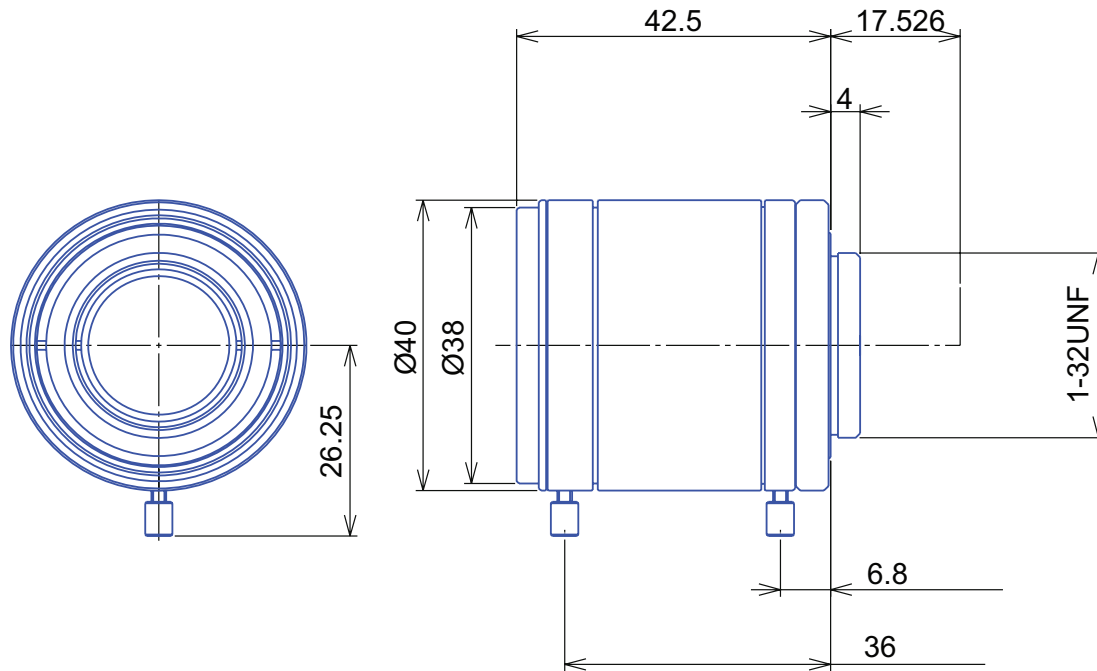

3 MP 1" Fixed-Focal

GMTHR43514MCN

Part No.	GMTHR43514MCN
Focal Length	35mm
Iris Range	f/1.4-22
Lens Format	1"
Resolution	140 lp/mm
MOD	300mm
Mount	C
Filter Thread	M35.5 x P0.5
Angle of View (HxVxD) 1"	10.4° x 15.7° x 26°
Weight	300g
Dimension (DxL)	Ø40 x 42.5