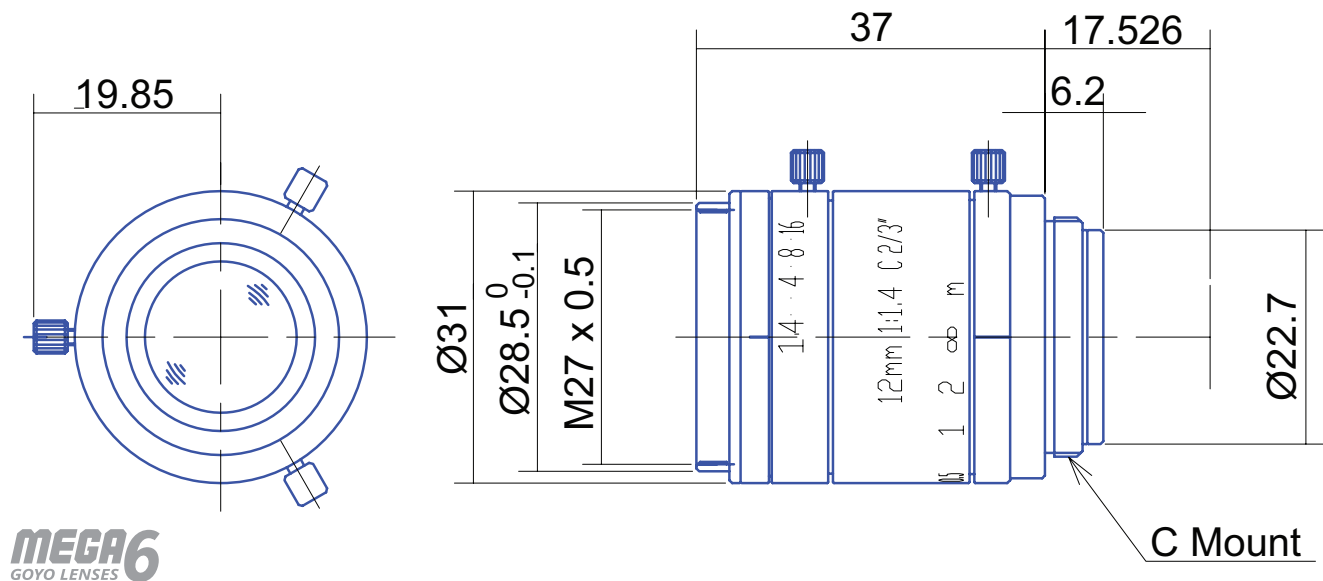

6 MP 2/3" Fixed-Focal

## GM6HR31214MCN

**MEGA6**  
GOYO LENSES

Part No.	GM6HR31214MCN
Focal Length	12mm
Iris Range	f/1.4-16
Lens Format	2/3"
Resolution	170 lp/mm
MOD	150mm
Mount	C
Filter Thread	M27 x P0.5
Angle of View (HxVxD) 2/3"	38.25° x 29.14° x 46.71°
Dimension (DxL)	Ø31 x 37