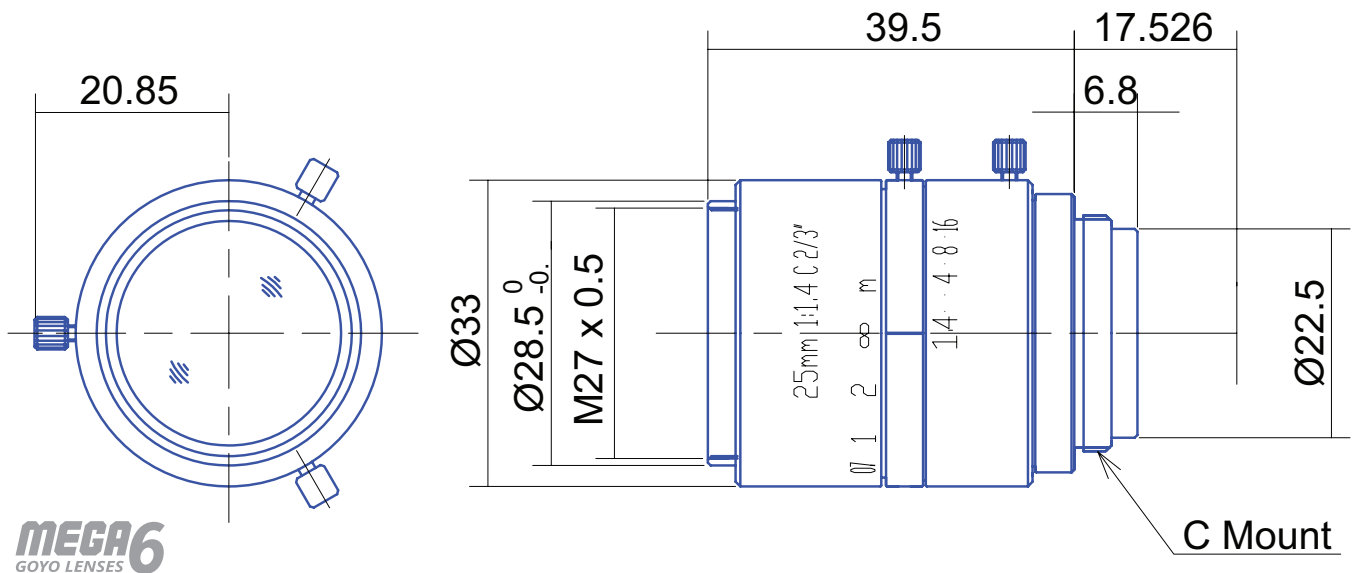

6 MP 2/3" Fixed-Focal

## GM6HR32514MCN

**MEGA6**  
GOYO LENSES

Part No.	GM6HR32514MCN
Focal Length	25mm
Iris Range	f/1.4-16
Lens Format	2/3"
Resolution	170 lp/mm
MOD	200mm
Mount	C
Filter Thread	M27 x P0.5
Angle of View (HxVxD) 2/3"	19.57° x 14.75° x 24.3°
Dimension (DxL)	Ø33 x 39.5