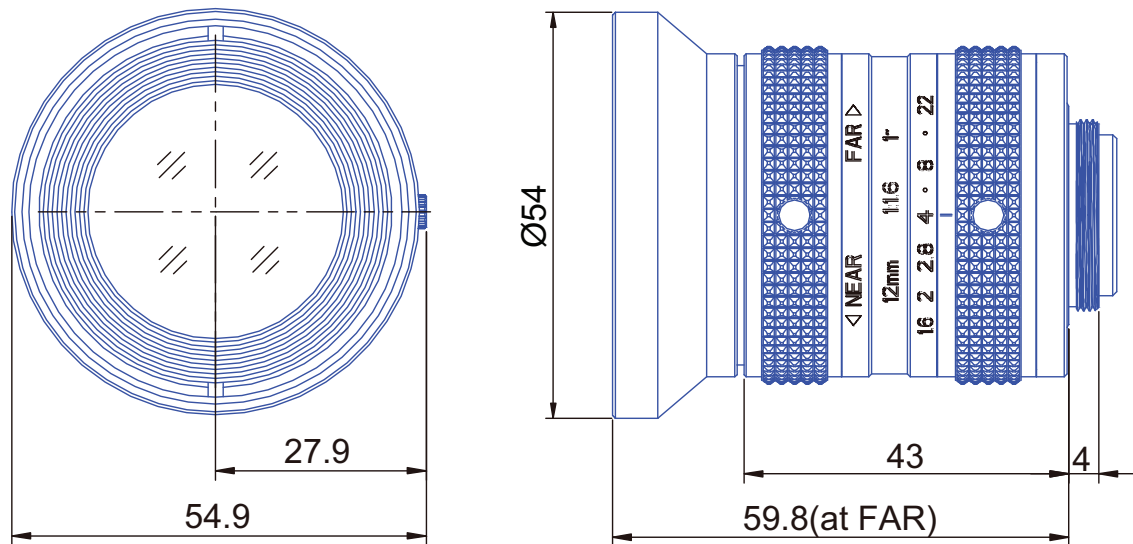

12 MP 1" Fixed-Focal

GM12HR41216MCN

Part No.	GM12HR41216MCN
Focal Length	12mm
Iris Range	f/1.6-22
Lens Format	1"
Resolution	260 lp/mm
MOD	200mm
Mount	C
Filter Thread	M52 x P0.75
Angle of View (HxV) 1"	57°1' x 44°1'
Weight	190g
Dimension (DxL)	Ø54 x 61