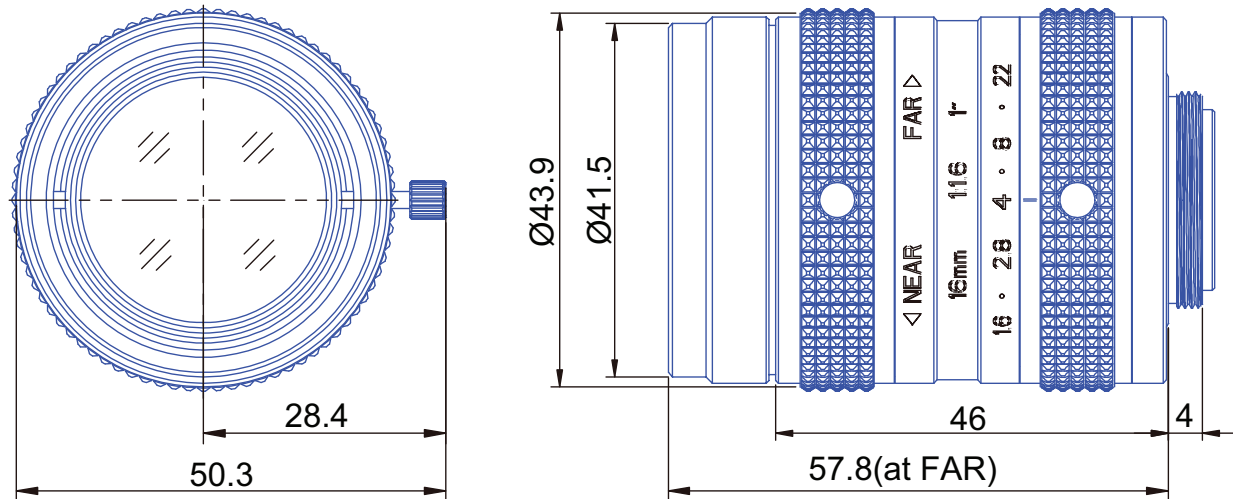

12 MP 1" Fixed-Focal

## GM12HR41616MCN

Part No.	GM12HR41616MCN
Focal Length	16mm
Iris Range	f/1.6-22
Lens Format	1"
Resolution	260 lp/mm
MOD	350mm
Mount	C
Filter Thread	M37.5 x P0.5
Angle of View (HxV) 1"	44°2' x 33°5'
Weight	205g
Dimension (DxL)	Ø47.5 x 58