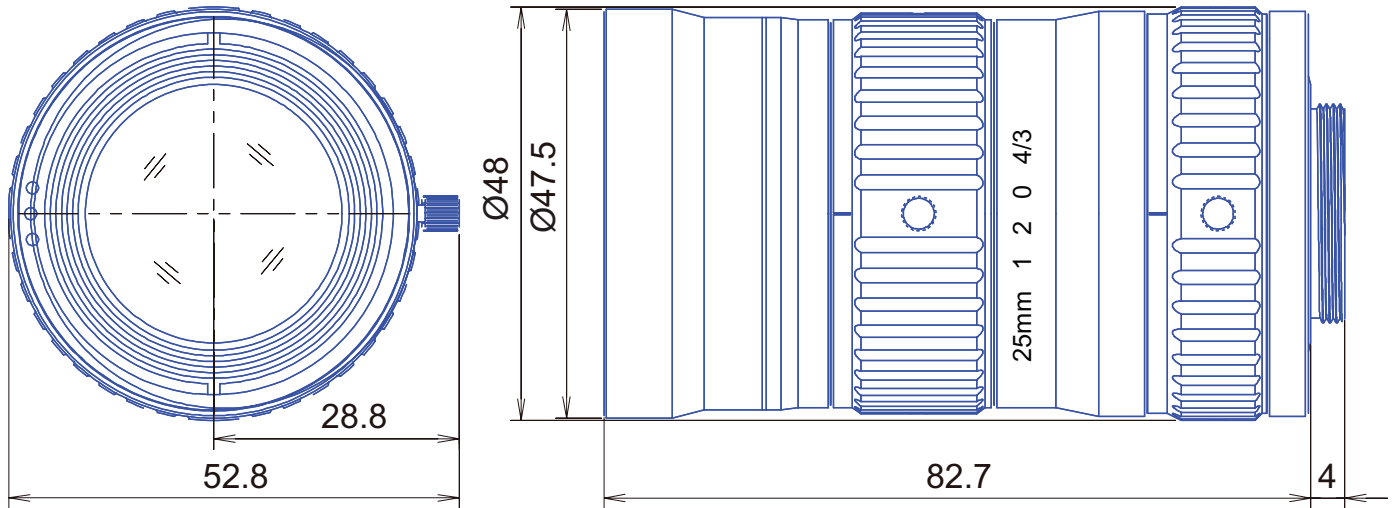

12 MP 4/3" Fixed-Focal

GM12HR62520MCN

Part No.	GM12HR62520MCN
Focal Length	25mm
Iris Range	f/2.0-22
Lens Format	4/3"
Resolution	260 lp/mm
MOD	150mm
Mount	C
Filter Thread	M46 x P0.75
Angle of View (HxV) 4/3"	40°6' x 31°
Weight	250g
Dimension (DxL)	Ø48 x 82.7