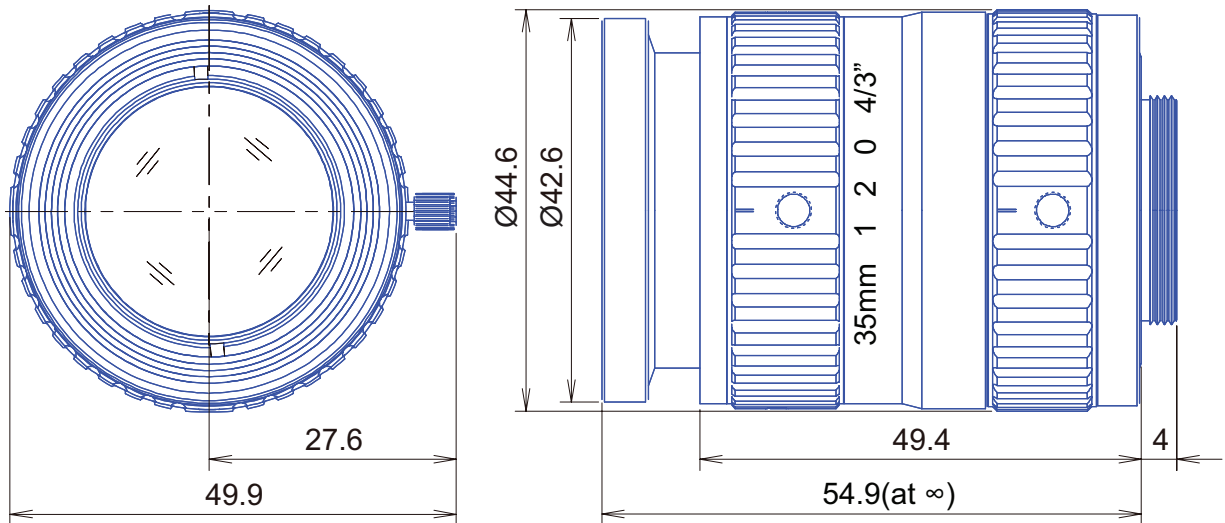

12 MP 4/3" Fixed-Focal  
**GM12HR63520MCN**

Part No.	GM12HR63520MCN
Focal Length	35mm
Iris Range	f/2.0-22
Lens Format	4/3"
Resolution	260 lp/mm
MOD	200mm
Mount	C
Filter Thread	M40.5xP0.5
Angle of View (HxVxD) 4/3"	29°6' x 22°4' x 36°31'
Weight	173g
Dimension (DxL)	Ø44.6 x 54.9