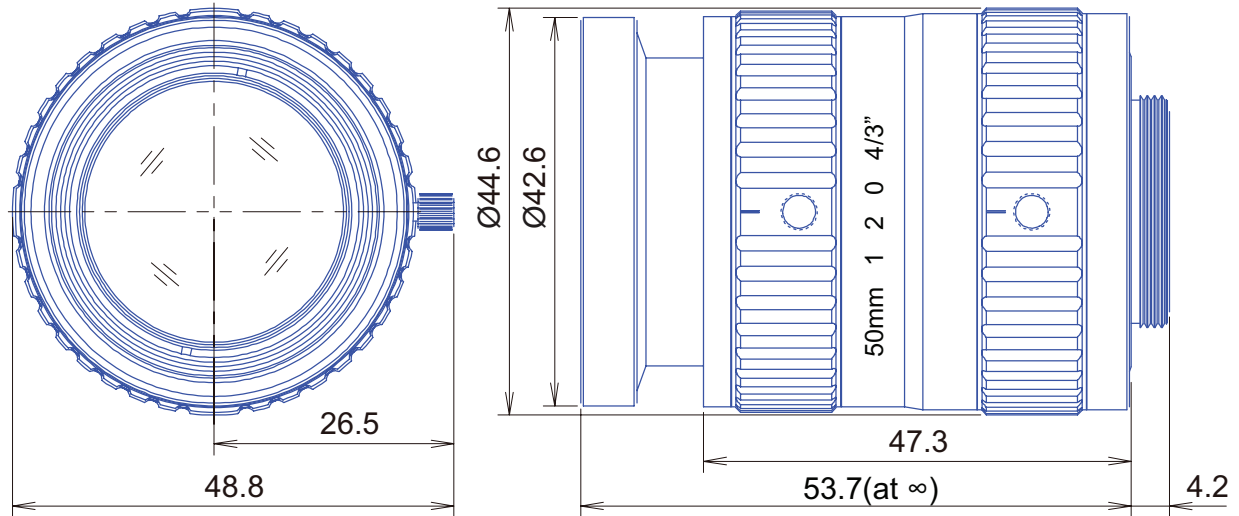

12 MP 4/3" Fixed-Focal
GM12HR65020MCN

Part No.	GM12HR65020MCN
Focal Length	50mm
Iris Range	f/2.0-22
Lens Format	4/3"
Resolution	260 lp/mm
MOD	300mm
Mount	C
Filter Thread	M40.5xP0.5
Angle of View (HxVxD) 4/3"	20°9' x 15°7' x 25°47'
Weight	170g
Dimension (DxL)	Ø44.6 x 53.7