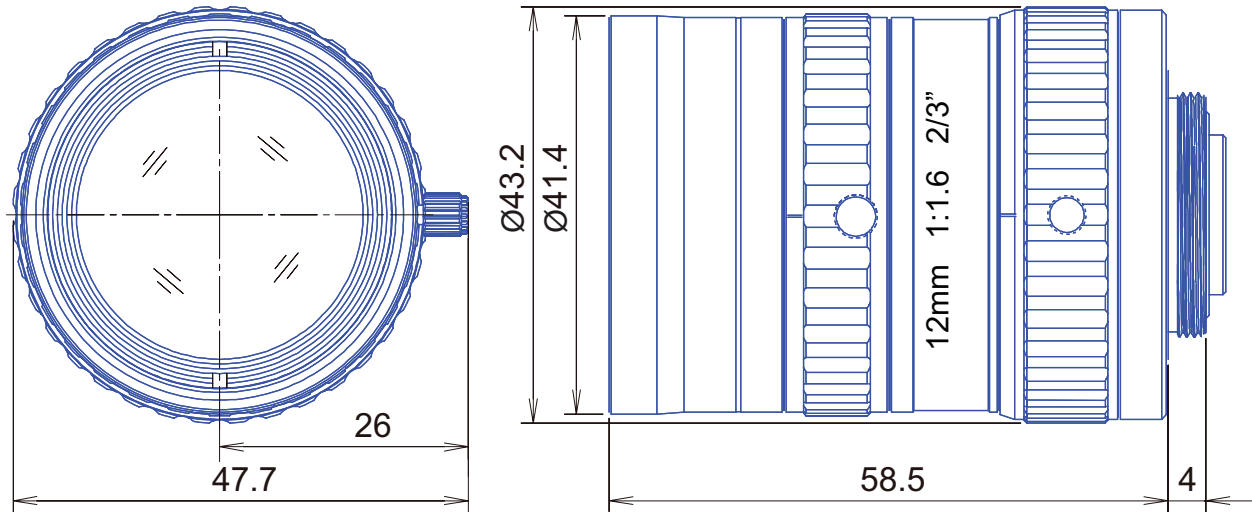

12 MP 2/3" Fixed-Focal

GM12HR31216MCN

Part No.	GM12HR31216MCN
Focal Length	12mm
Iris Range	f/1.6-22
Lens Format	2/3"
Resolution	260 lp/mm
MOD	100mm
Mount	C
Filter Thread	M37.5 x P0.5
Angle of View (HxV) 2/3"	39°8' x 30°4'
Weight	178g
Dimension (DxL)	Ø43.2 x 58.5