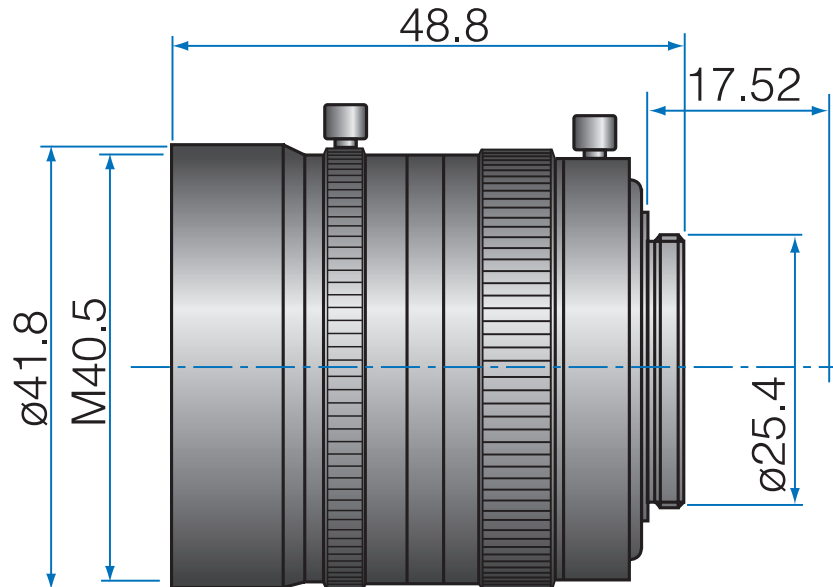

High Speed 1" Fixed-Focal
GMY42595MCN

Part No.	GMY42595MCN
Focal Length	25mm
Iris Range	f/0.95-16
Lens Format	1"
Resolution	100 lp/mm
MOD	450mm
Mount	C
Filter Thread	M40.5xP0.5
Angle of View (HxVxD) 1"	28 x 21 x 36
Weight	120g
Dimension (DxL)	Ø42 x 45