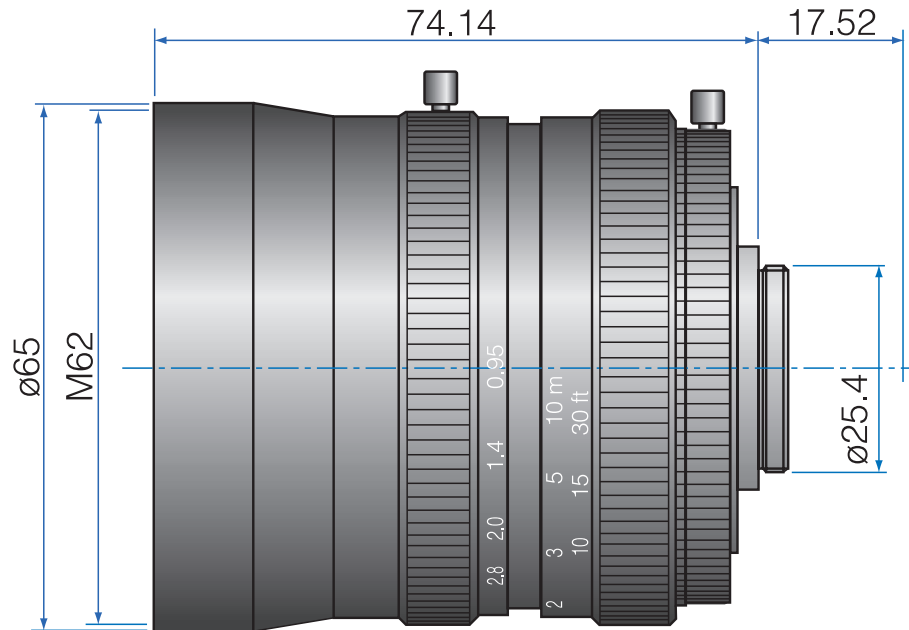

High Speed 1" Fixed-Focal
GMY45095MCN

Part No.	GMY45095MCN
Focal Length	50mm
Iris Range	f/0.95-16
Lens Format	1"
Resolution	100 lp/mm
MOD	600mm
Mount	C
Filter Thread	M62 x P0.75
Angle of View (HxVxD) 1"	14 x 11 x 18
Weight	470g
Dimension (DxL)	Ø65 x 75