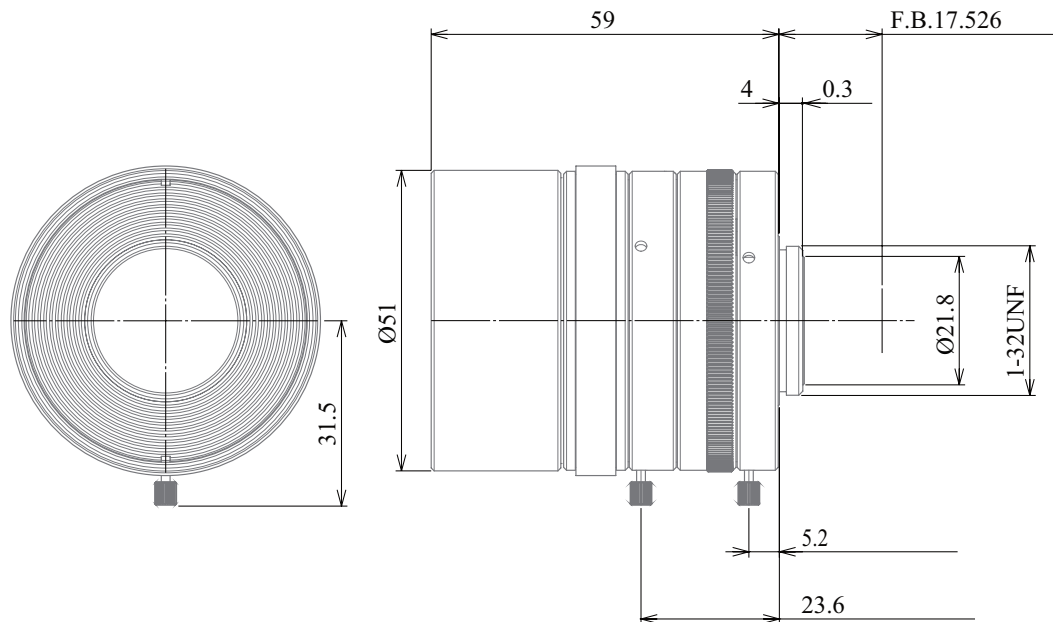

SWIR (Short Wave IR) 2/3" Fixed-Focal

GMA5HR31218MCN-SWIR

Part No.	GMA5HR31218MCN-SWIR
Focal Length	12mm
Iris Range	f/1.8-22
Lens Format	2/3"
MOD	100mm
Mount	C
Filter Thread	M49 x P0.75
Angle of View (HxVxD) 2/3"	40°3' x 30°8' x 50°7'
Weight	200g
Dimension (DxL)	Ø51 x 59.0