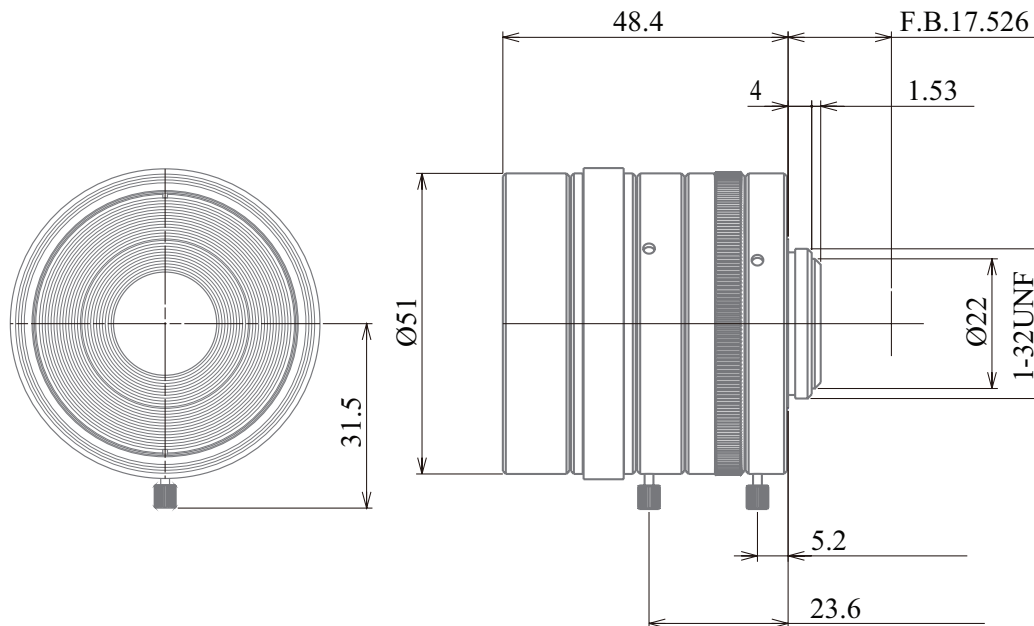

SWIR (Short Wave IR) 2/3" Fixed-Focal

## GMA5HR38028MCN-SWIR

Part No.	GMA5HR38028MCN-SWIR
Focal Length	8mm
Iris Range	f/2.8-22
Lens Format	2/3"
MOD	100mm
Mount	C
Filter Thread	M49 x P0.75
Angle of View (HxVxD) 2/3"	57°9' x 45°0' x 72°44'
Weight	210g
Dimension (DxL)	Ø51 x 48.5