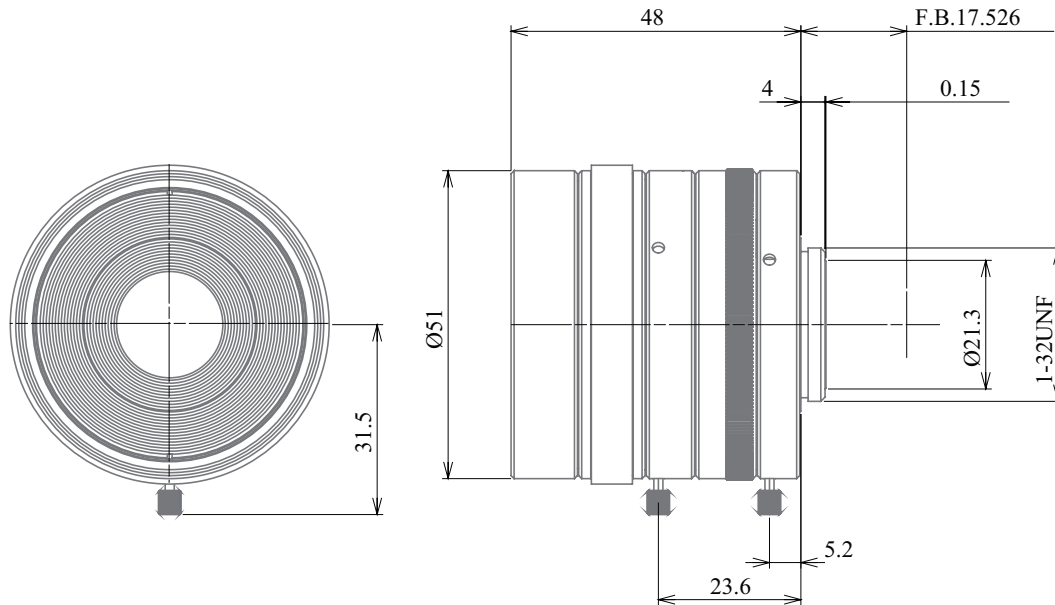

SWIR (Short Wave IR) 2/3" Fixed-Focal

GM5HR32514MCN-SWIR

Part No.	GM5HR32514MCN-SWIR
Focal Length	25mm
Iris Range	f/1.4-22
Lens Format	2/3"
MOD	200mm
Mount	C
Filter Thread	M49 x P0.75
Angle of View (HxV) 2/3"	20.0° x 15.0°
Weight	190g
Dimension (DxL)	Ø51 x 48.0