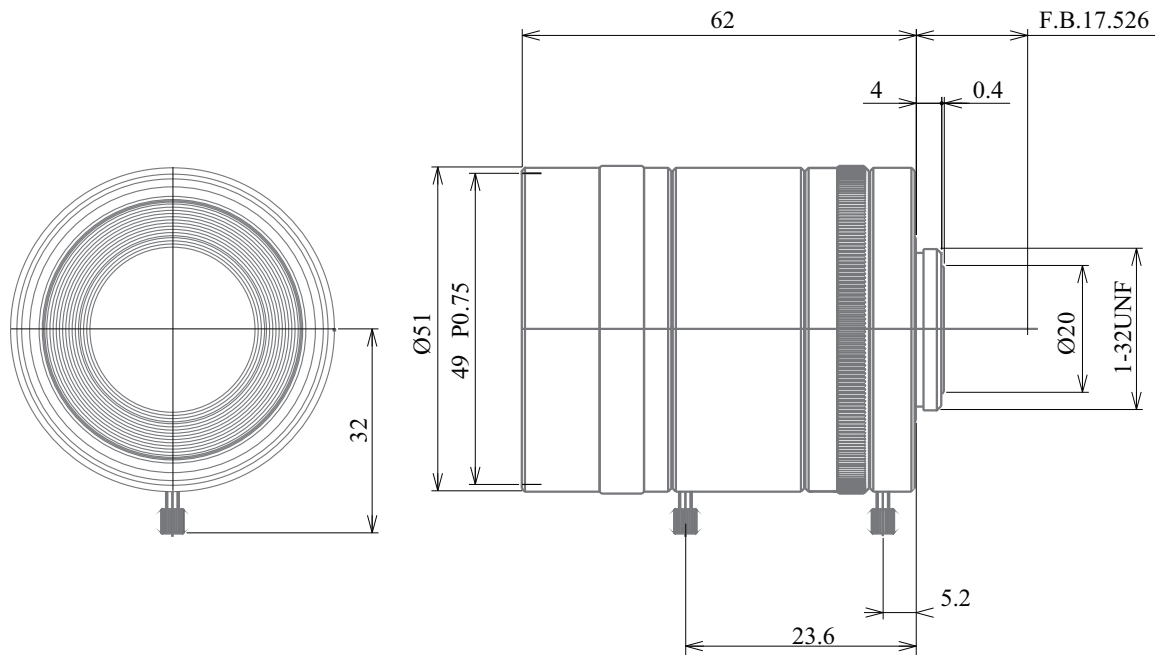

SWIR (Short Wave IR) 2/3" Fixed-Focal

GM5HR33514MCN-SWIR

Part No.	GM5HR33514MCN-SWIR
Focal Length	35mm
Iris Range	f/1.4-22
Lens Format	2/3"
MOD	250mm
Mount	C
Filter Thread	M49 x P0.75
Angle of View (HxV) 2/3"	10.4° x 7.8°
Weight	230g
Dimension (DxL)	Ø51 x 62.0