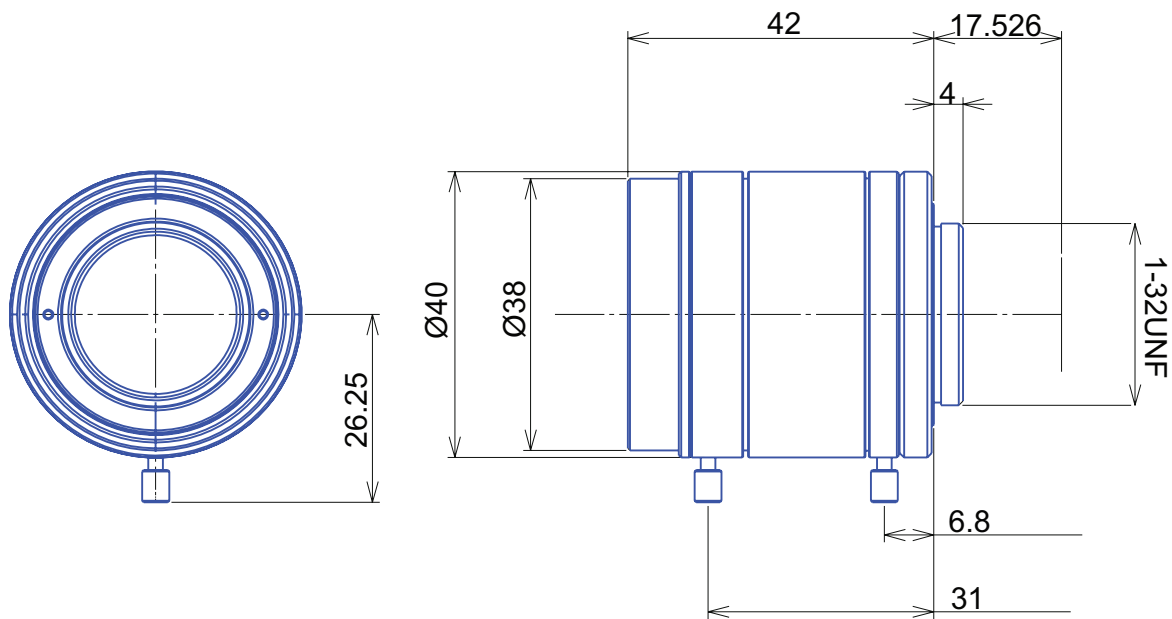

SWIR (Short Wave IR) 1" Fixed-Focal

## GMTHR41614MCN-SWIR

Part No.	GMTHR41614MCN-SWIR
Focal Length	16mm
Iris Range	f/1.4-22
Lens Format	1"
MOD	300mm
Mount	C
Filter Thread	M35.5 x P0.5
Angle of View (HxVxD) 1"	44.5° x 33.8° x 54.6°
Weight	225g
Dimension (DxL)	Ø40 x 42