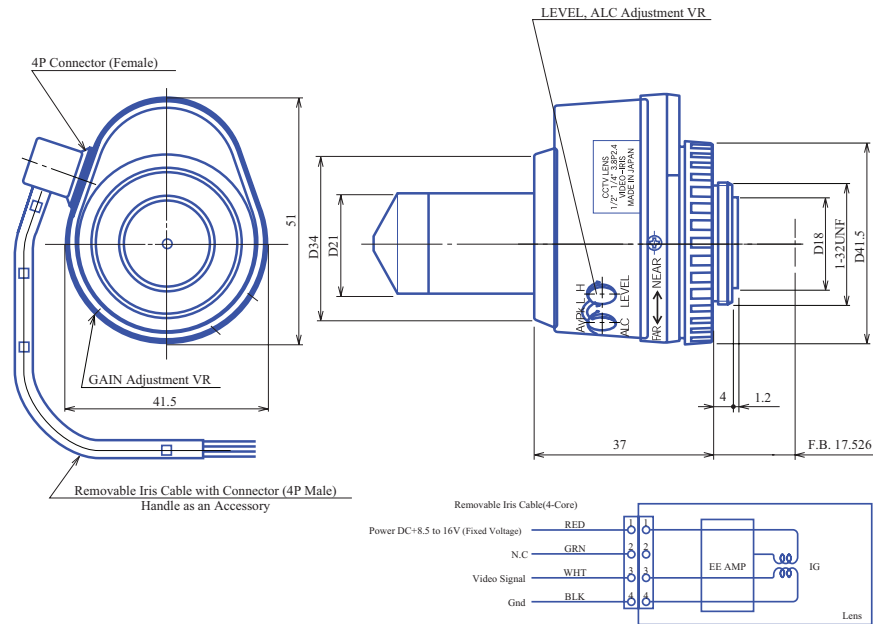

Pinhole 1/2"

## GAPM23824AC

Part No.	GAPM23824AC
Focal Length	3.8mm
Iris Range	f/2.4-360
Lens Format	1/2"
MOD	1000mm
Mount	C
Filter Thread	S21
Angle of View (HxV) 1/2"	80.2° x 64.6°
Weight	80g
Dimension (DxL)	Ø21 x 51 x 41.5