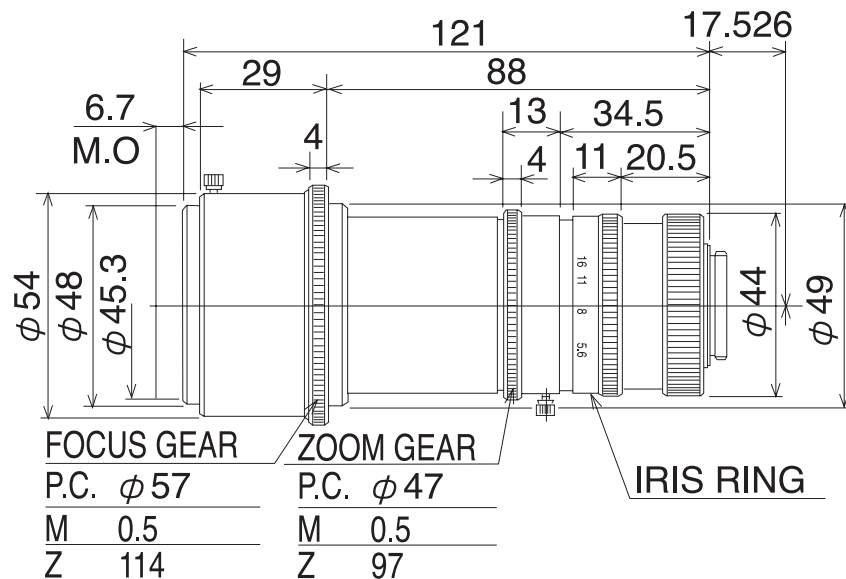

## GMZ8590056MCN

Part No.	GMZ8590056MCN
Focal Length	8.5-90mm
Iris Range	f/5.6-16
Lens Format	1/3"
MOD	290-135mm
Mount	C
Filter Thread	M48xP0.75
Angle of View (HxV)	173mm x 129mm - 7.9mm x 6.2mm
Weight	320g
Dimension (DxL)	$\phi 54$ x 128