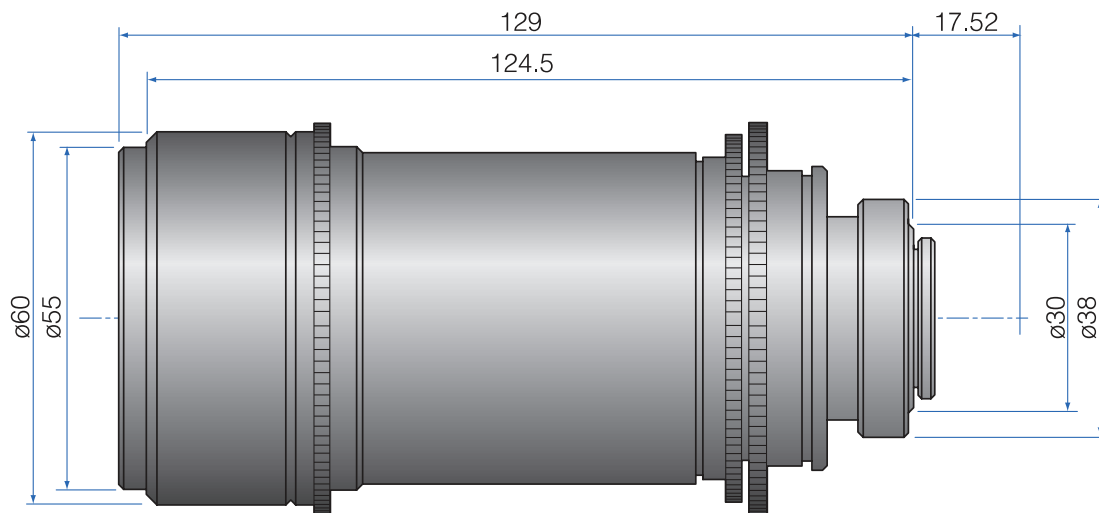

HR Manual Varifocal Zoom 1/3" Fixed-Focal
GMZ3D85900MCN

Part No.	GMZ3D85900MCN
Focal Length	8.5-90mm
Iris Range	f/2.5-Close
Lens Format	1/3"
MOD	150mm
Filter Thread	M48 x P0.75
Angle of View (HxV)	31.3° x 23.5° - 3.2° - 2.4°
Weight	420g
Dimension (DxL)	Ø60 x 129