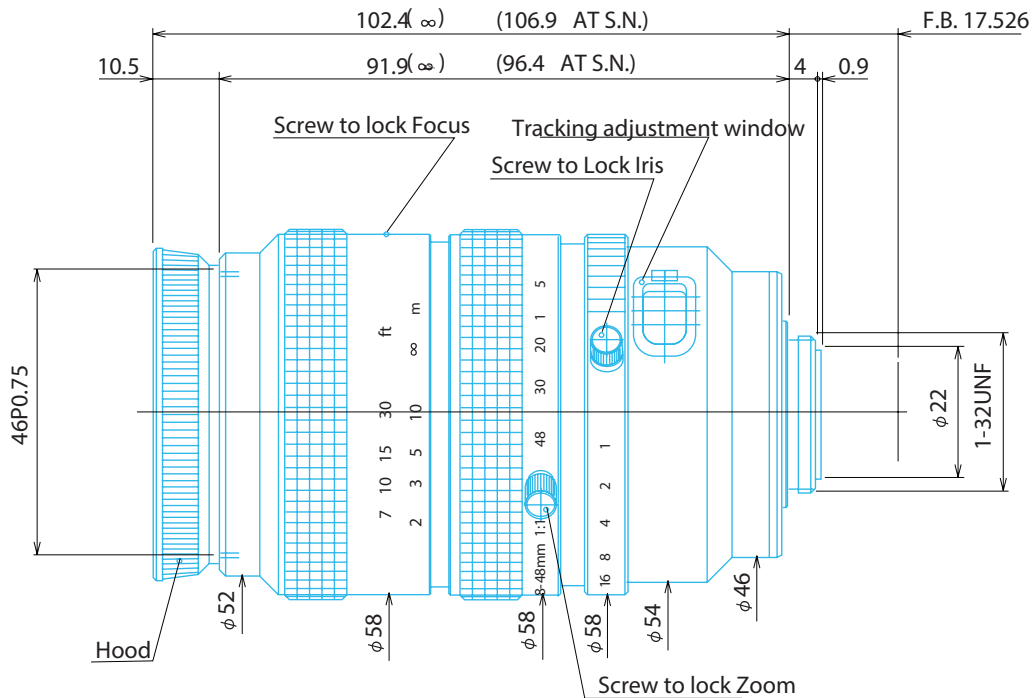

HR Manual Varifocal Zoom 1/2" Varifocal GMZ8048010MCN

Part No.	GMZ8048010MCN
Focal Length	8.0-48.0mm
Iris Range	f/1.0-Close
Lens Format	1/2"
MOD	1000mm
Mount	C
Filter Thread	M46xP0.75
Angle of View (HxV) 1/2"	43.60° x 33.40° x 54.92° - 7.70° x 5.70° x 9.58°
Weight	395g
Dimension (DxL)	Ø58 x 102.4