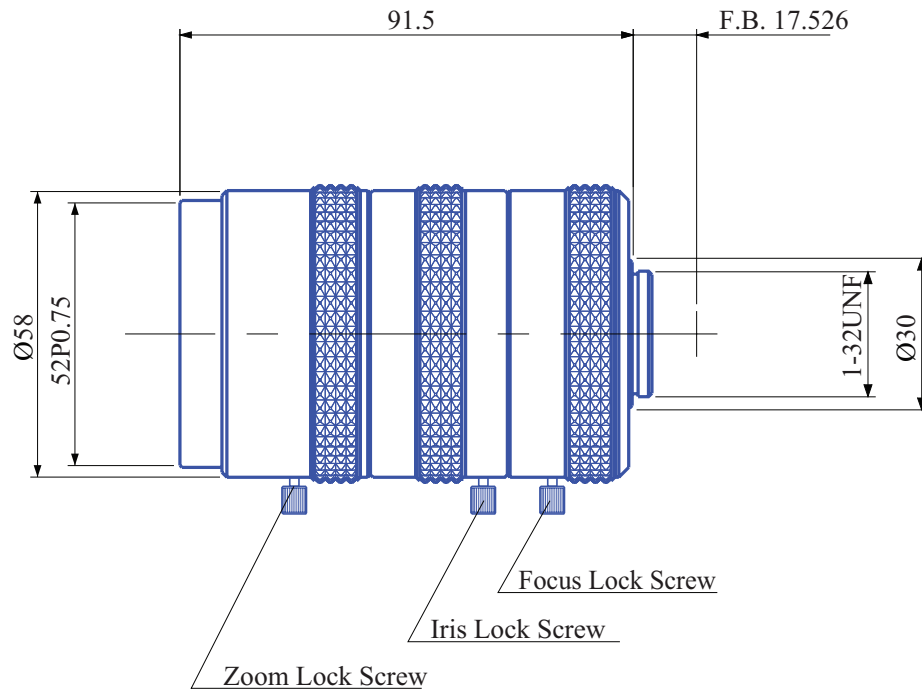

MP Manual Varifocal Zoom 1/2" Varifocal
GMMPDN280800MCN

Part No.	GMMPDN280800MCN
Focal Length	8-80mm
Iris Range	f/1.6-Close
Lens Format	1/2"
MOD	100mm
Mount	C
Filter Thread	M52xP0.75
Angle of View (HxV) 1/2"	46.6° x 34.3° - 4.7° x 3.6°
Weight	400g
Dimension (DxL)	$\varnothing 58$ x 91.5