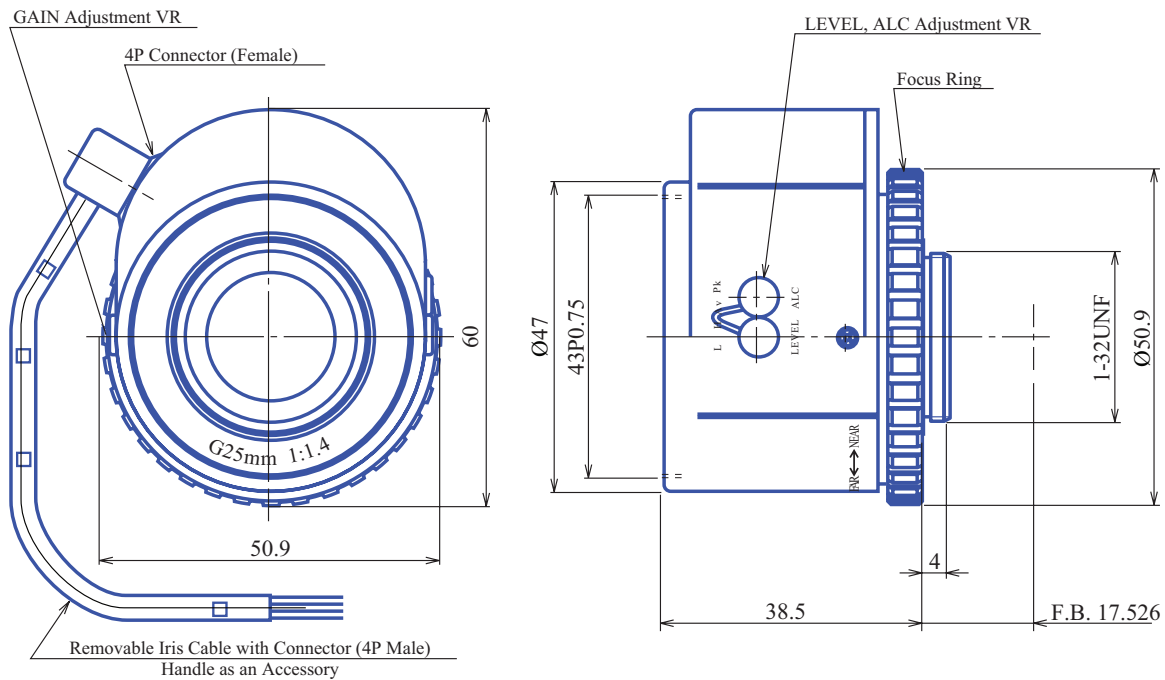

Auto Iris 1" Fixed-Focal GA42514AC

Part No.	GA42514AC
Focal Length	25mm
Iris Range	f/1.4-360
Lens Format	1"
MOD	500mm
Mount	C
Filter Thread	M43 x P0.75
Angle of View (HxV)	28.7° x 21.7°
Weight	100g
Dimension (WxHxL)	Ø51 x 60 x 39