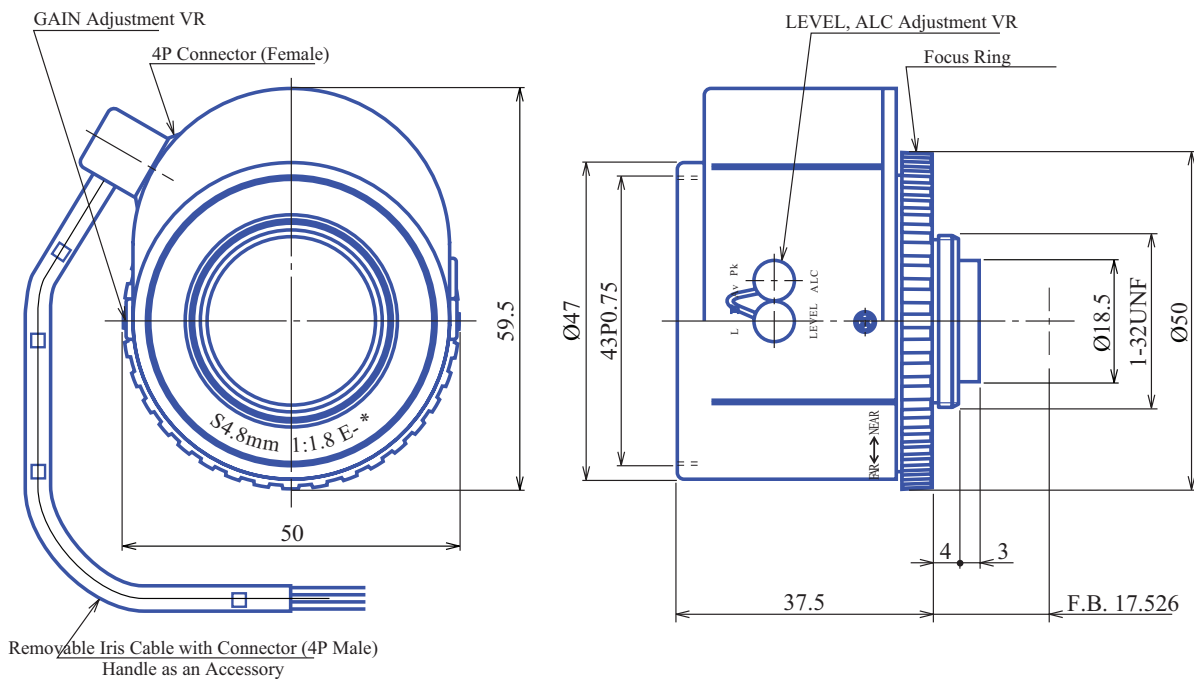

## GA34814AC

Part No.	GA34814AC
Focal Length	4.8mm
Iris Range	f/1.8-360
Lens Format	2/3"
MOD	200mm
Mount	C
Filter Thread	M43xP0.75
Weight	100g
Dimension (WxHxL)	Ø50 x 60 x 38

945 East 11<sup>th</sup> Avenue Tampa, FL 33605