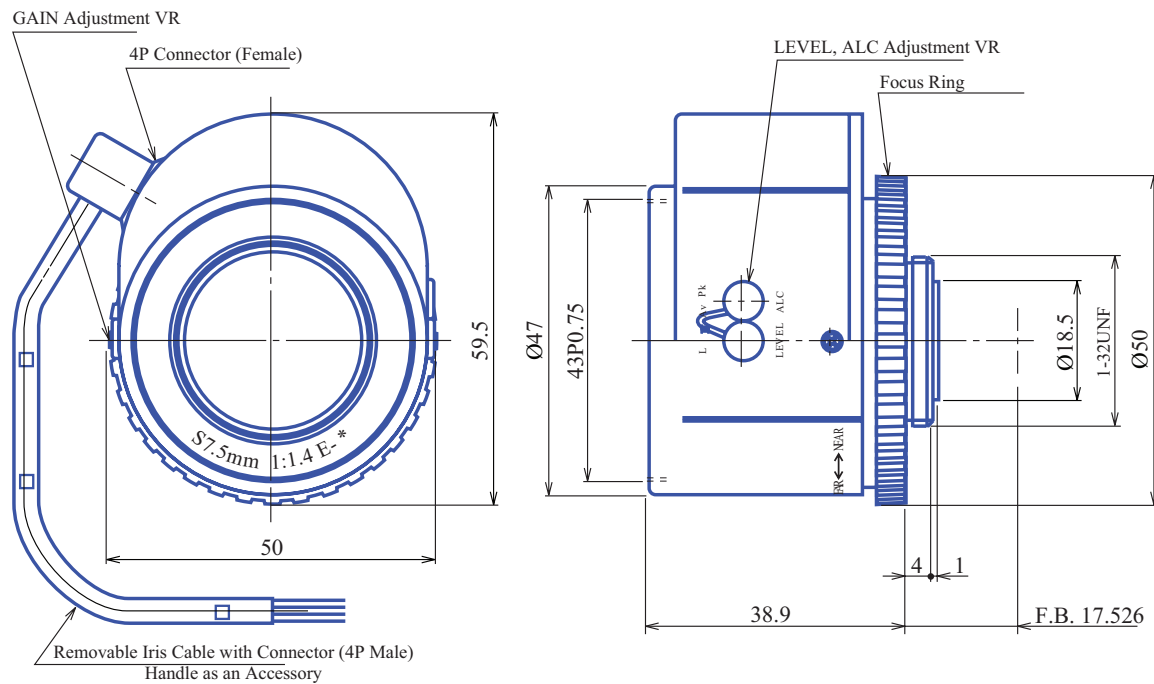

Auto Iris 2/3" Fixed-Focal GA37514AC

Part No.	GA37514AC
Focal Length	7.5mm
Iris Range	f/1.4-360
Lens Format	2/3"
MOD	200mm
Mount	C
Filter Thread	M43 x P0.75
Angle of View (HxV)	60.8° x 47.5°
Weight	100g
Dimension (WxHxL)	Ø50 x 60 x 39