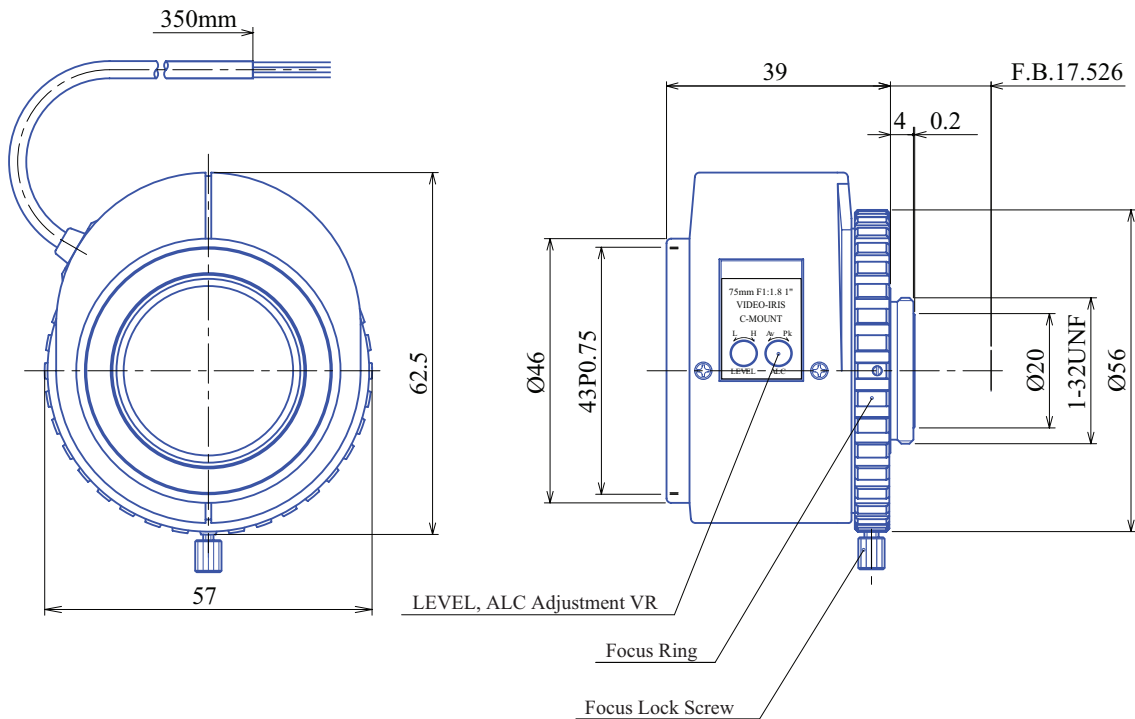

Auto Iris 1/2"

GA23512AC

Part No.	GA23512AC
Focal Length	35mm
Iris Range	f/1.2-360
Lens Format	1/2"
MOD	1000mm
Mount	C
Filter Thread	M43xP0.75
Angle of View (HxV)	10.4° x 7.8°
Weight	150g
Dimension (WxHxL)	Ø62.5 x 57.0 x 39.0