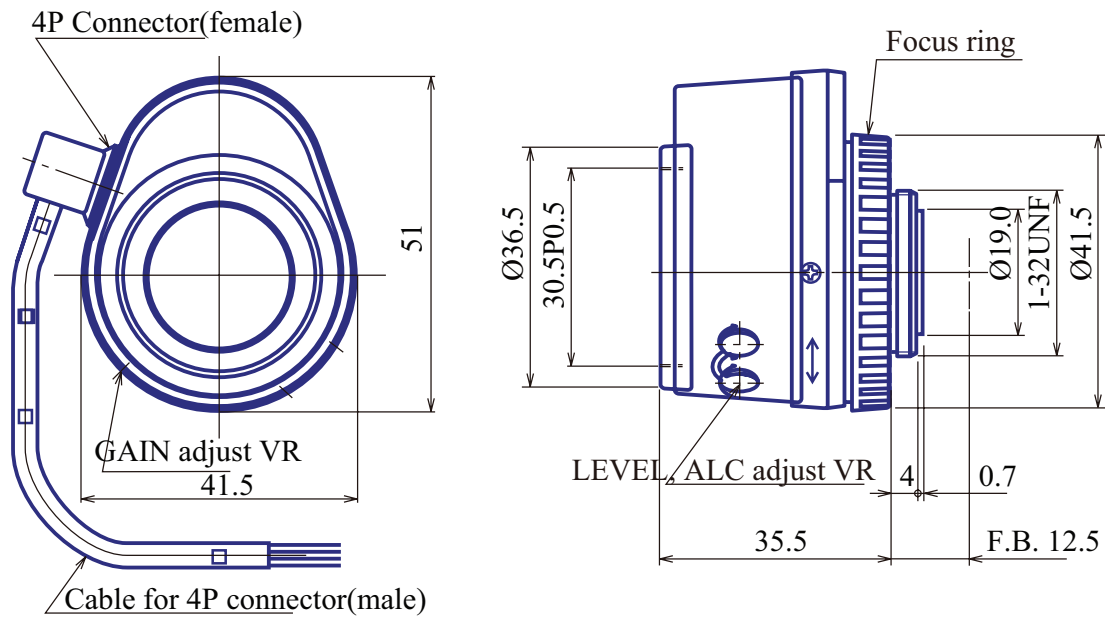

Auto Iris 1/3" Fixed-Focal GAT12813AS

Part No.	GAT12813AS
Focal Length	2.8mm
Iris Range	f/1.4-360
Lens Format	1/3"
MOD	200mm
Mount	CS
Filter Thread	M30.5 x P0.5
Angle of View (HxV) 1/3"	92° x 71.7°
Weight	50g
Dimension (DxL)	Ø51 x 42 x 36