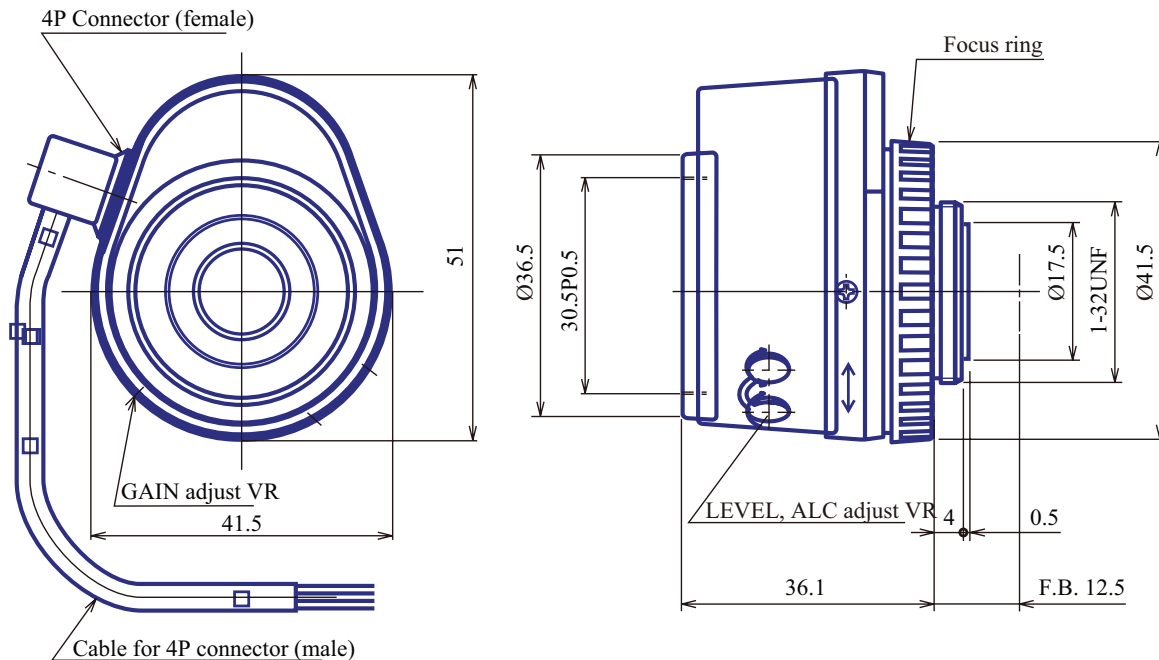

Auto Iris 1/3" Fixed-Focal
GAT14012AS

Part No.	GAT14012AS
Focal Length	4mm
Iris Range	f/1.2-360
Lens Format	1/3"
MOD	200mm
Mount	CS
Filter Thread	M30.5xP0.5
Angle of View (HxV) 1"	70.7° x 53.4°
Weight	50g
Dimension (WxHxL)	Ø51 x 42 x 37