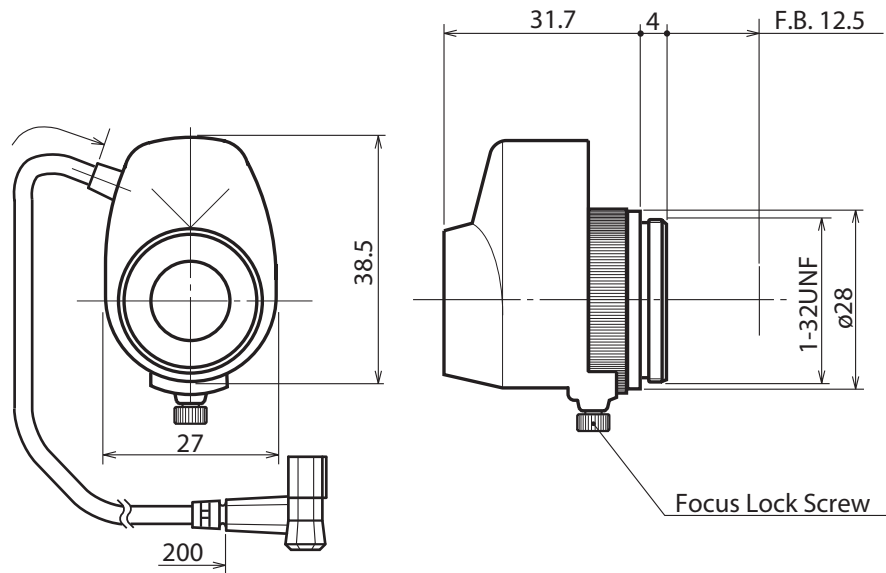

Auto Iris 1/3" Fixed-Focal
GAT14012BS4

Part No.	GAT14012BS4
Focal Length	4mm
Iris Range	f/1.2-360
Lens Format	1/3"
MOD	100mm
Mount	CS
Filter Thread	M25.4
Angle of View (HxV) 1/3"	70.7° × 53.4°
Angle of View (HxV) 1/4"	53.4° × 37.3°
Weight	50g
Dimension (WxHxL)	Ø27 × 38.5 × 31.7