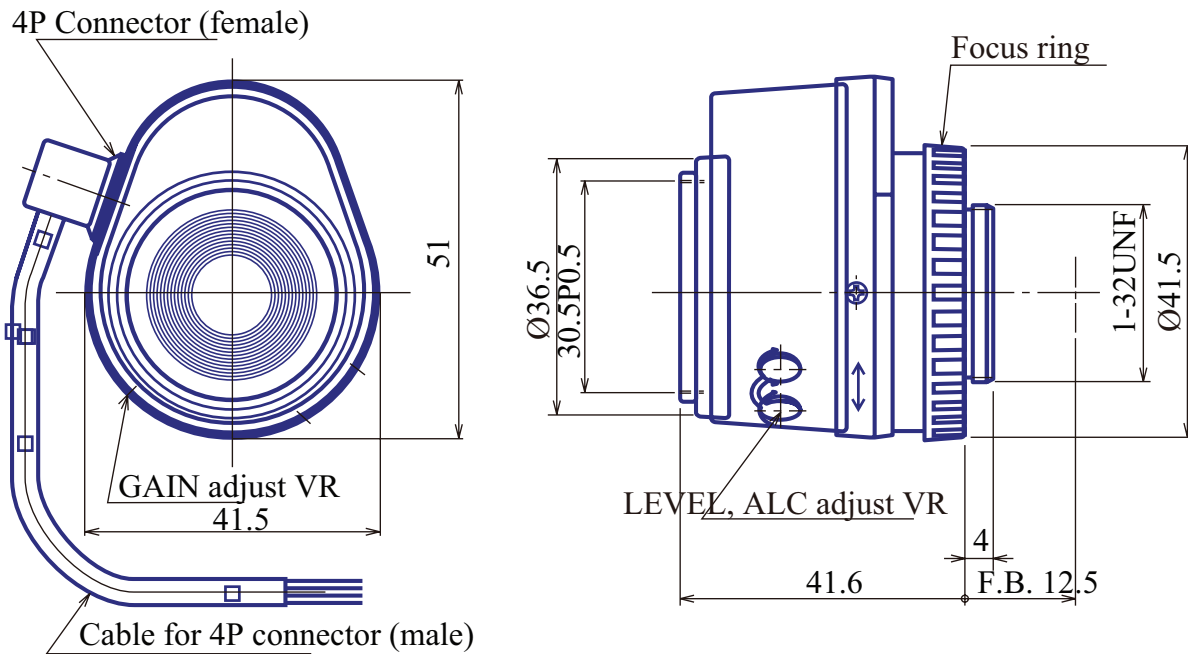

Auto Iris 1/3"

GAT18012AS

Part No.	GAT18012AS
Focal Length	8mm
Iris Range	f/1.2-360
Lens Format	1/3"
MOD	200mm
Mount	CS
Filter Thread	M30.5xP0.5
Angle of View (HxV) 1/3"	37.5° x 27.7°
Weight	50g
Dimension (WxHxL)	Ø51 x 42 x 42