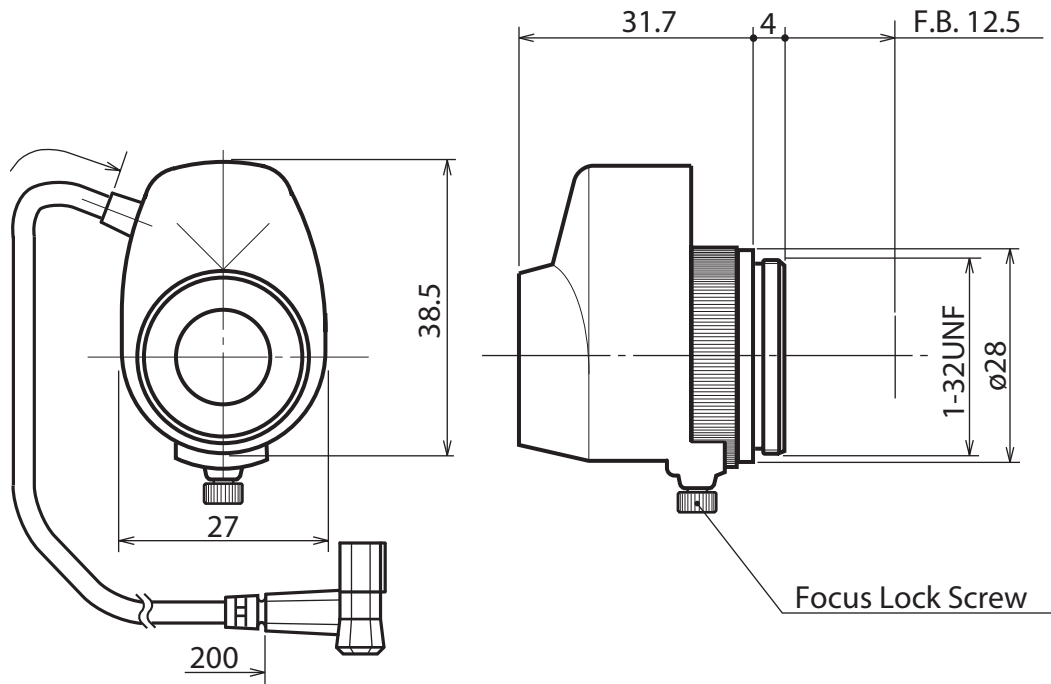

Auto Iris 1/3" Fixed-Focal  
**GAT18012BS4**

Part No.	GAT18012BS4
Focal Length	8mm
Iris Range	f/1.2-360
Lens Format	1/3"
MOD	100mm
Mount	CS
Filter Thread	M25.4
Angle of View (HxV) 1/3"	33.4° × 25.3°
Angle of View (HxV) 1/4"	25.3° × 19.1°
Weight	50g
Dimension (WxHxL)	Ø27 × 38.5 × 31.7
Drive	-