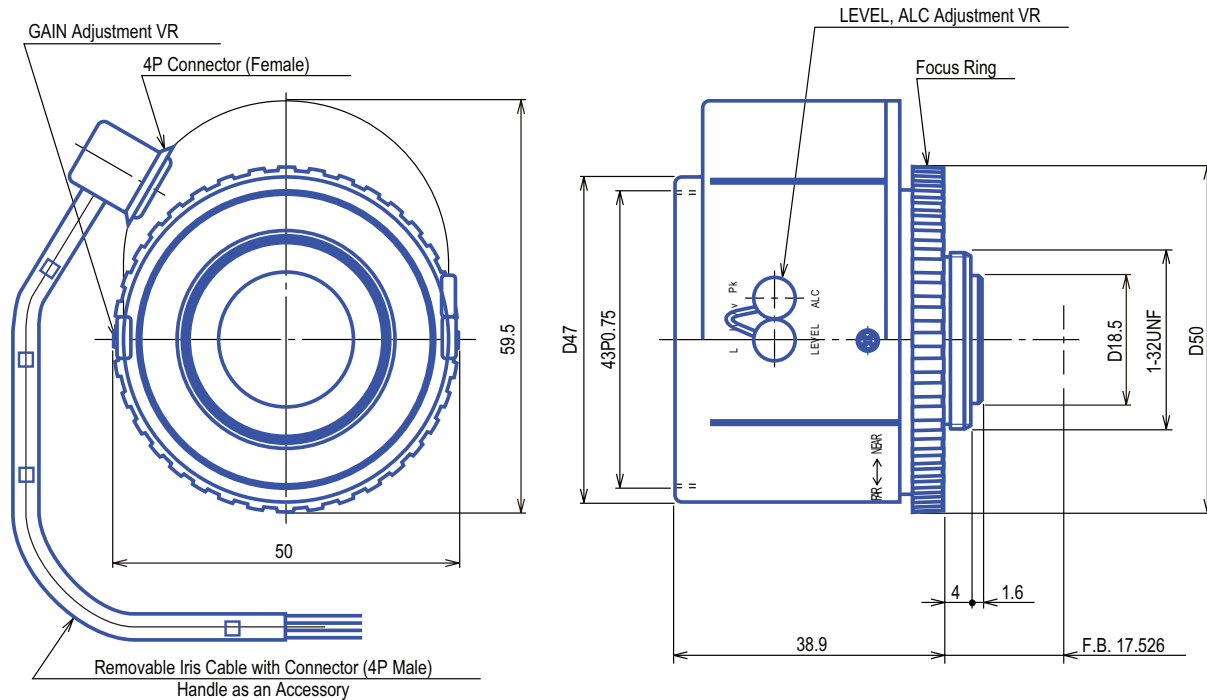

Auto Iris 1/2" Fixed-Focal  
**GAT26012AC**

Part No.	GAT26012AC
Focal Length	6mm
Iris Range	f/1.2-360
Lens Format	1/2"
MOD	200mm
Mount	C
Filter Thread	M43 x P0.75
Angle of View (HxV) 1/2"	56.1° x 43.6°
Weight	85g
Dimension (WxHxL)	Ø60 x 50 x 39