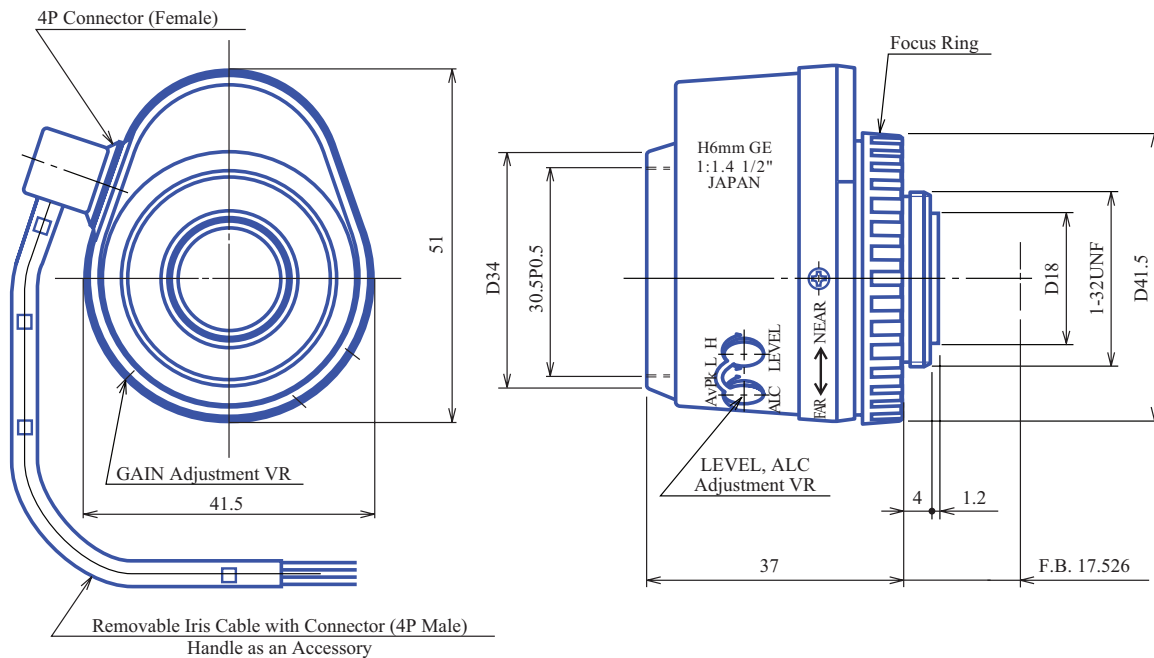

Auto Iris 1/2" Fixed-Focal GAT26014AC

Part No.	GAT26014AC
Focal Length	6mm
Iris Range	f/1.4-360
Lens Format	1/2"
MOD	200mm
Mount	C
Filter Thread	M30.5 x P0.5
Angle of View (HxV) 1/2"	56.1° x 43.6°
Weight	60g
Dimension (WxHxL)	Ø42 x 51 x 37