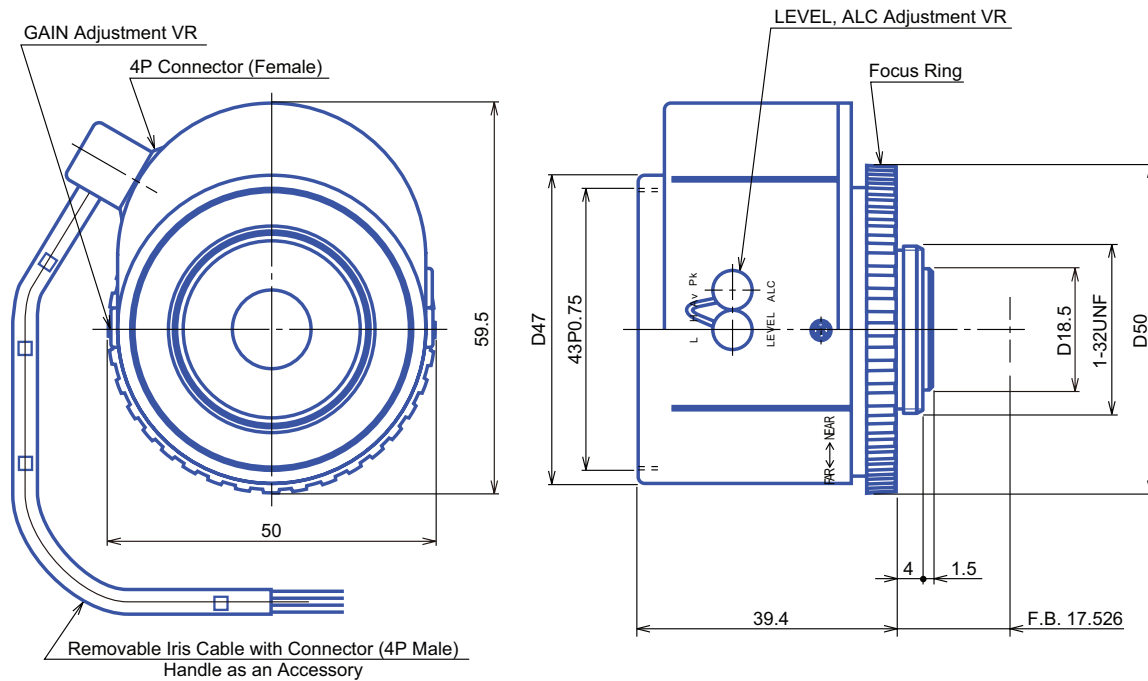

Auto Iris 1/2" Fixed-Focal GAT21212AC

Part No.	GAT21212AC
Focal Length	12mm
Iris Range	f/1.2-360
Lens Format	1/2"
MOD	300mm
Mount	C
Filter Thread	M43 x P0.75
Angle of View (HxV) 1/2"	29.9° x 22.6°
Weight	85g
Dimension (WxHxL)	Ø60 x 50 x 40