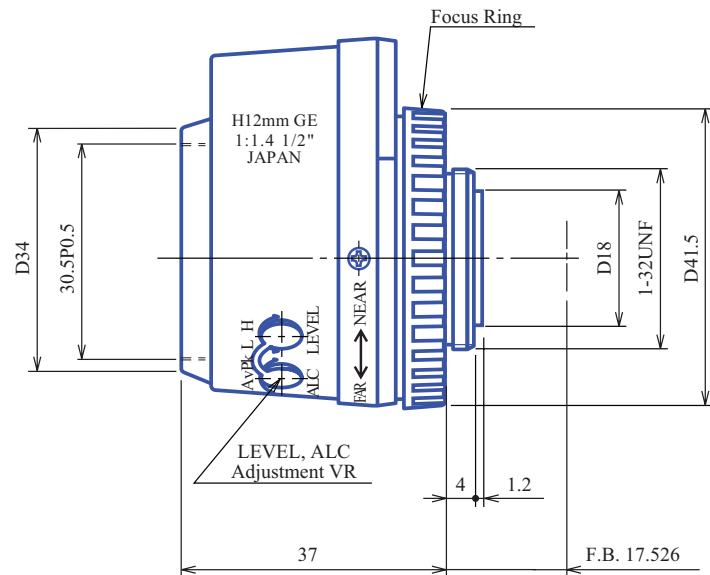

Auto Iris 1/2" Fixed-Focal GAT21214AC

Part No.	GAT21214AC
Focal Length	12mm
Iris Range	f/1.4-360
Lens Format	1/2"
MOD	300mm
Mount	C
Filter Thread	M30.5 x P0.5
Angle of View (HxV) 1/2"	29.9° x 22.6°
Weight	60g
Dimension (DxL)	Ø42 x 51 x 37