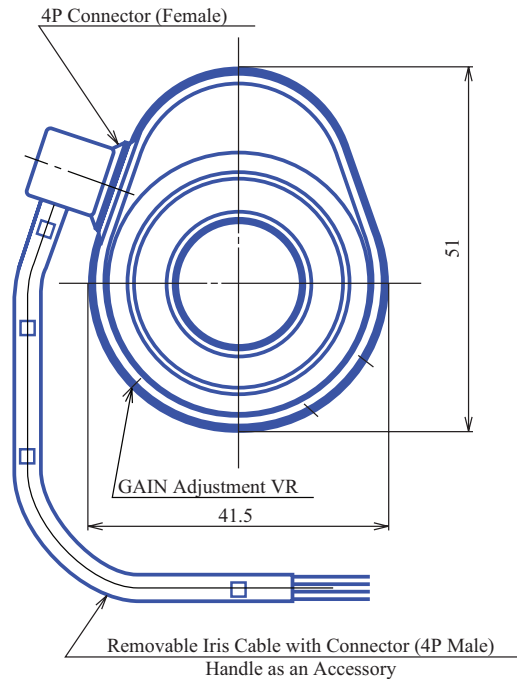

Auto Iris 1/2" Fixed-Focal GAT21214AC

Part No.	GAT21214AC
Focal Length	12mm
Iris Range	f/1.4-360
Lens Format	1/2"
MOD	300mm
Mount	C
Filter Thread	M30.5 x P0.5
Angle of View (HxV) 1/2"	29.9° x 22.6°
Weight	60g
Dimension (DxL)	Ø42 x 51 x 37