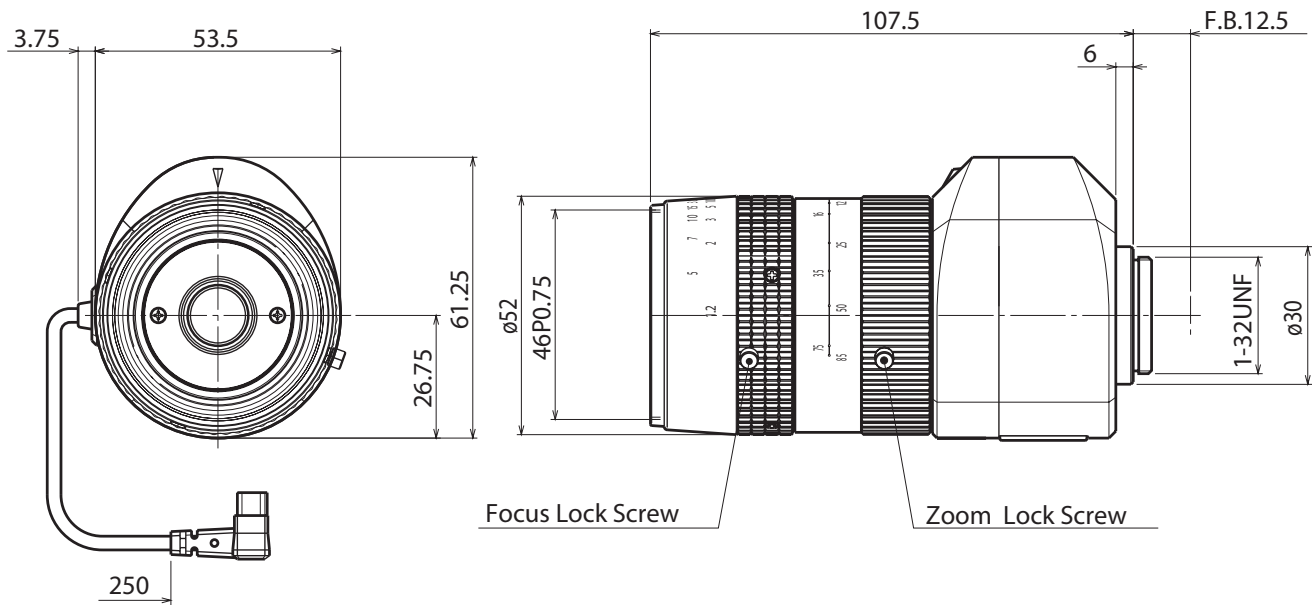

Auto Iris 1/2" Varifocal GA285850BC4

Part No.	GA285850BC4
Focal Length	8.5-85.0mm
Iris Range	f/1.6-360
Lens Format	1/2"
MOD	1200mm
Mount	CS
Filter Thread	M46 x P0.75
Angle of View (HxV) 1/2"	40.8° x 31.0° - 4.8° x 3.7°
Weight	20g
Dimension (WxHxL)	Ø60 x 65 x 105